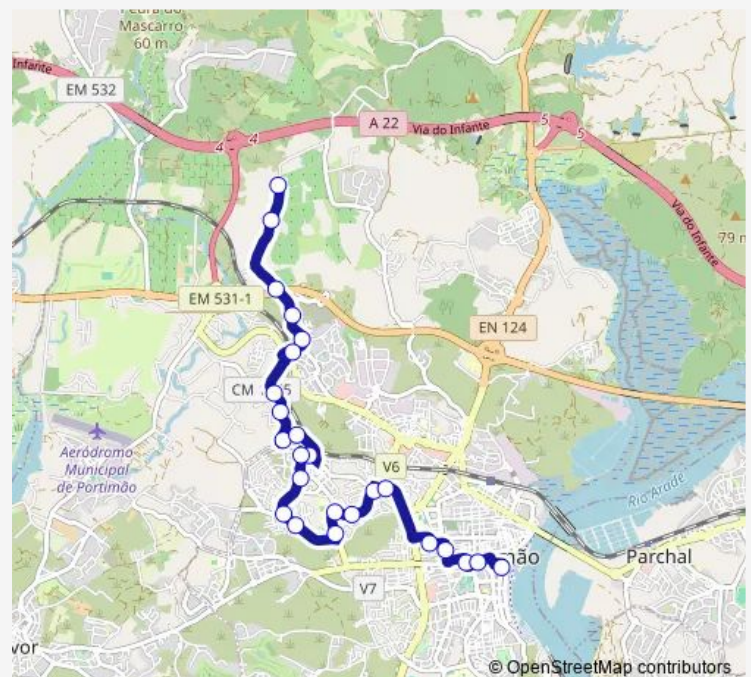

Viaduto 2

Chão das Donas 2

Santinha 2

Centro de Inspeções 1

Sesmarias 2

Urb. Jobevi 2

R. do Clube 4

R. do Clube 2

Luís de Camões 4

Rot. Pedra Mourinha 2

Centro de Saúde

Route schedule

Alfarrobeiras — Largo do Dique 2

Monday	—
Tuesday	—
Wednesday	—
Thursday	—
Friday	—
Saturday	07:30-16:30
Sunday	07:30-16:30

Route info

Direction: Alfarrobeiras

Stops: 25

Trip Duration: 0 hour 24 min

38 — Lg. Dique - Alfarrobeiras

EB1 Major David Neto 2

Portimonense

Câmara Municipal 1

Largo do Dique 2

Direction

Saturday

08:00-18:00

Sunday

08:00-18:00

Route info

Direction: Largo do Dique 2

Stops: 26

Trip Duration: 0 hour 25 min