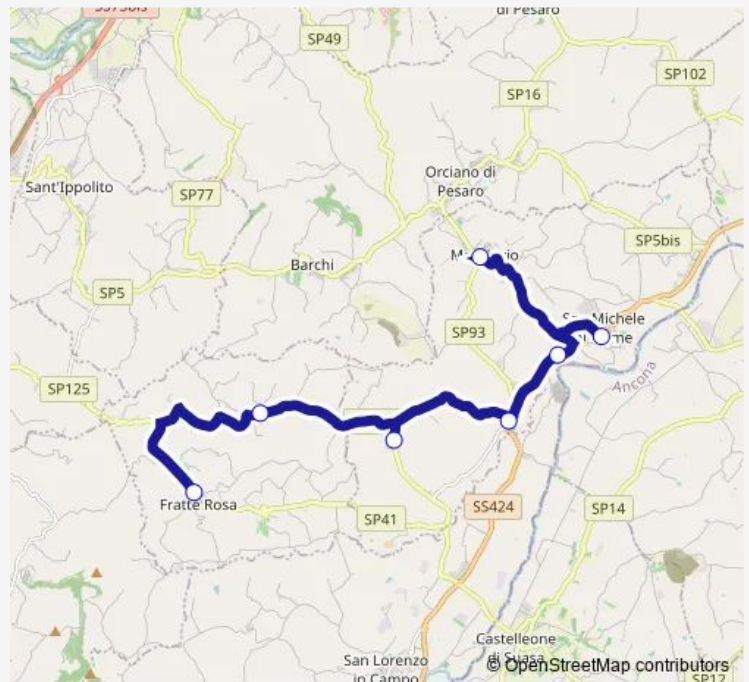

S.Andrea di Suasa

Passo S.Andrea

Cirenaica

S.Michele al Fiume

Route schedule

San Lorenzo in Campo — S.Michele al Fiume

Monday 06:15

Tuesday 06:15

Wednesday 06:15

Thursday —

Friday 06:15

Saturday 06:15

Sunday —

Route info

Direction: San Lorenzo in Campo

Stops: 7

Trip Duration: 0 hour 30 min

38 — Fratte Rosa-S.Michele al Fiume

Direction

Fratte Rosa (Chiesa) — San Lorenzo in Campo

5 stops

[Open route schedule](#)

Fratte Rosa (Chiesa)

Torre San Marco

Thursday —

Friday 15:15

Saturday 15:15

Sunday —

Route info

Direction: Fratte Rosa (Chiesa)

Stops: 5

Trip Duration: 0 hour 15 min