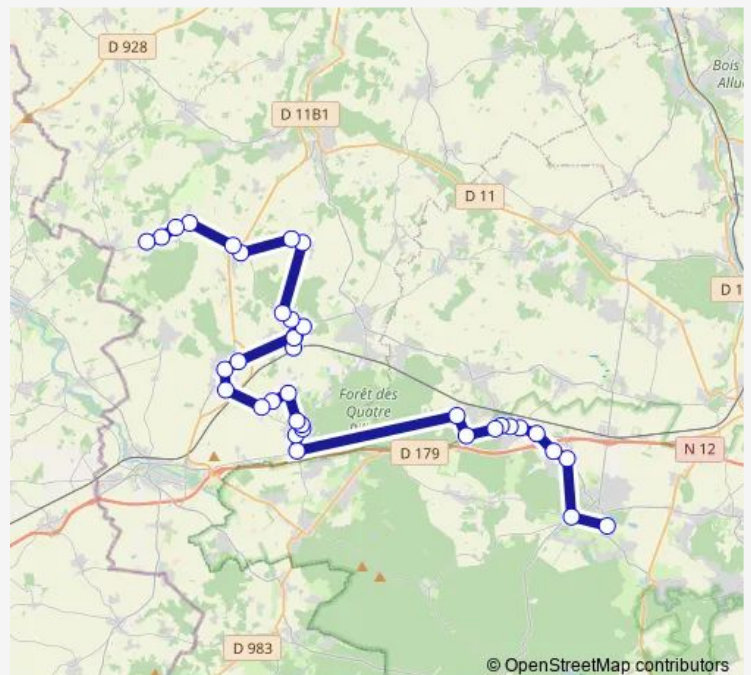

### Direction

Lycée Jean Monnet — Vallée des Fosses

18 stops

[Open route schedule](#)

Lycée Jean Monnet

1 Route Nationale

Place du Marché

Square Coty

### Route schedule

Lycée Jean Monnet — Vallée des Fosses

Monday	—
Tuesday	—
Wednesday	17:50
Thursday	17:50
Friday	17:50
Saturday	—
Sunday	—

### Route info

Direction: Lycée Jean Monnet

Stops: 18

Trip Duration: 0 hour 35 min

© OpenStreetMap contributors

## Direction

Collège Maurice Ravel — La Picotière

36 stops

[Open route schedule](#)

Collège Maurice Ravel

Notre Dame du Bel Air

Marronniers

Hortensia