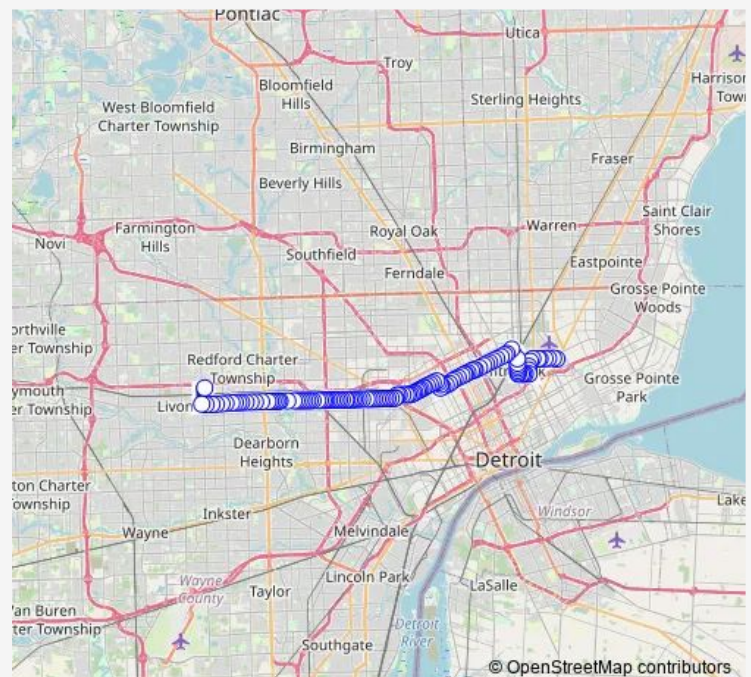

Plymouth & Bramell

Plymouth & W Outer Dr

Plymouth & Rouge Park Dr

Route schedule

Millennium Park — Traverse & French

Monday 04:18-22:04

Tuesday 04:18-22:04

Wednesday 04:18-22:04

Thursday 04:18-22:04

Friday 04:18-22:04

Saturday 04:18-21:04

Sunday 04:18-19:05

Route info

Direction: Millennium Park

Stops: 121

Trip Duration: 1 hour 31 min

38 — Plymouth

Plymouth & Brennan Pool Dr

Plymouth & Burt

Plymouth & Braile

Plymouth & Stout

Plymouth & Vaughan

Plymouth & Evergreen

Plymouth & Auburn

Plymouth & Grandville

Plymouth & Warwick

Plymouth & Greenview

Plymouth & Penrod

Plymouth & Southfield

Plymouth & Southfield

Plymouth & Longacre

Plymouth & Memorial