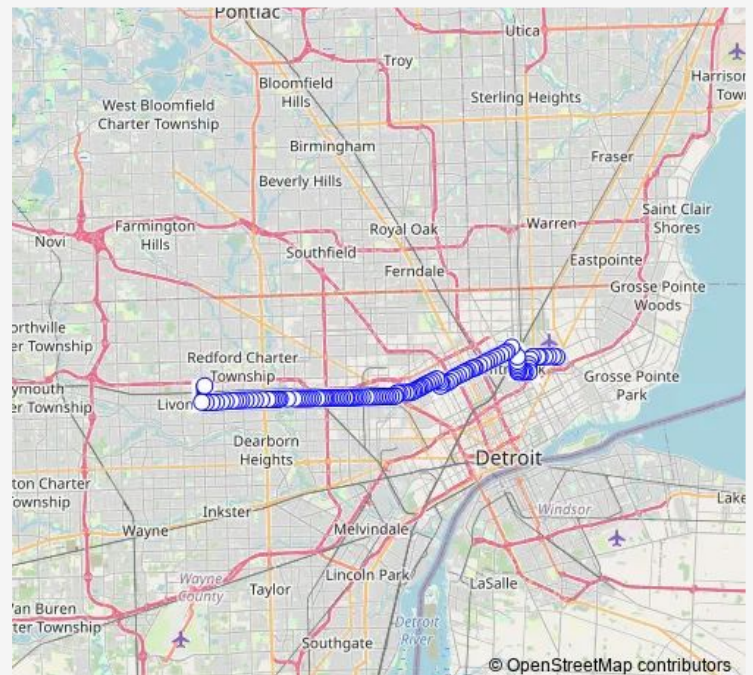

Plymouth & Rouge Park Dr

Route schedule

Millennium Park — Traverse & French

Monday 04:18-22:04

Tuesday 04:18-22:04

Wednesday 04:18-22:04

Thursday 04:18-22:04

Friday 04:18-22:04

Saturday 04:18-21:04

Sunday 04:18-19:05

Route info

Direction: Millennium Park

Stops: 121

Trip Duration: 1 hour 31 min

38 — Plymouth

Plymouth & Brennan Pool Dr

Plymouth & Burt

Plymouth & Braile

Plymouth & Stout

Plymouth & Vaughan

Plymouth & Evergreen

Plymouth & Auburn

Plymouth & Grandville

Plymouth & Warwick

Plymouth & Greenview

Plymouth & Penrod

Plymouth & Southfield

Plymouth & Southfield

Plymouth & Longacre

Plymouth & Memorial

Plymouth & Grandmont

Plymouth & Asbury Park