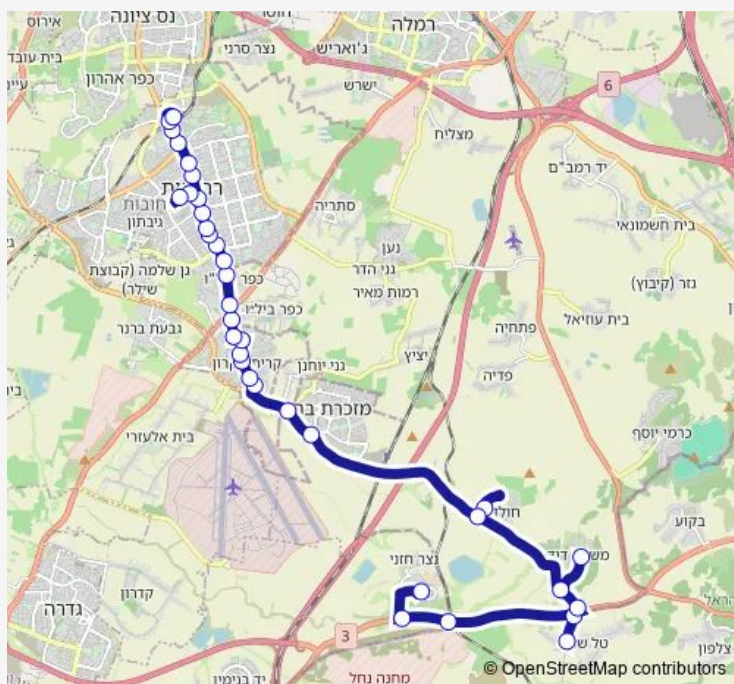

Thursday 06:45-16:05

Friday —

Saturday —

Sunday 06:45-16:05

Route info

Direction: יסודות/מזכירות

Stops: 35

Trip Duration: 0 hour 46 min