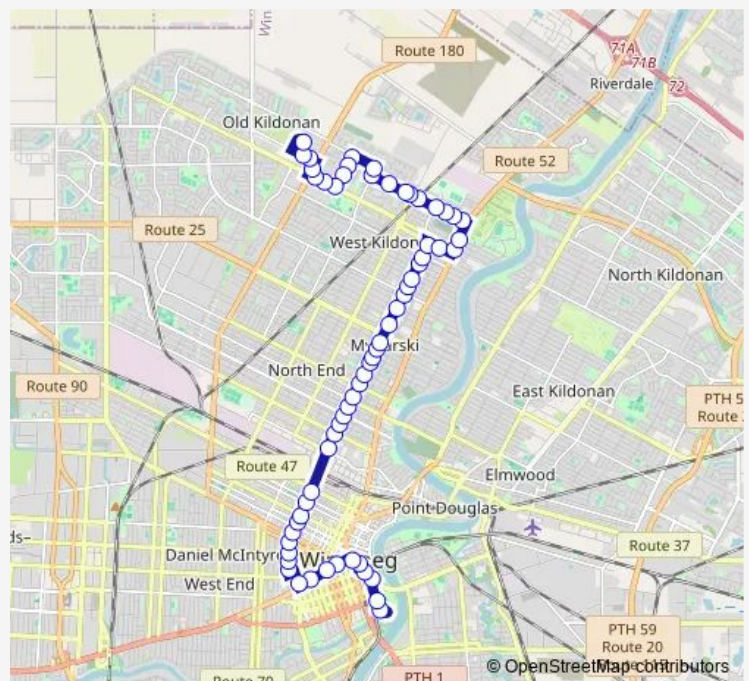

Bus 38 Salter

[Go to website](#)

Direction
 Eastbound Forks Market at The Forks Market — Eastbound Wal-Mart McPhillips at Wal-Mart
 62 stops
[Open route schedule](#)

- Eastbound Forks Market at The Forks Market
- Northbound Israel Asper at Canadian Museum for Human Rights
- Westbound Pioneer at Canadian Museum for Human Rights
- Westbound Pioneer at Westbrook
- Westbound Portage at Westbrook
- Westbound Portage at Main
- Westbound Portage at Garry
- Westbound Portage at Donald (Canada Life Centre)
- Westbound Portage at Edmonton (Portage Place)
- Northbound Vaughan at Portage North
- Northbound Balmoral at Ellice North
- Northbound Balmoral at Qu'Appelle
- Northbound Balmoral at Sargent
- Northbound Balmoral at Cumberland
- Northbound Isabel at Notre Dame
- Northbound Isabel at Bannatyne
- Northbound Isabel at William
- Northbound Isabel at Ross
- Northbound Isabel at Logan
- Northbound Salter at Dufferin

Route schedule

Eastbound Forks Market at The Forks Market — Eastbound Wal-Mart McPhillips at Wal-Mart

Monday	05:34-00:42 ⁺¹
Tuesday	05:34-00:42 ⁺¹
Wednesday	05:34-00:42 ⁺¹
Thursday	05:34-00:42 ⁺¹
Friday	05:34-00:42 ⁺¹
Saturday	06:17-00:42 ⁺¹
Sunday	06:39-00:10 ⁺¹

Route info

Direction: Eastbound Forks Market at The Forks Market
 Stops: 62
 Trip Duration: 0 hour 43 min

38 — Salter

Northbound Salter at Selkirk

Northbound Salter at Manitoba

Northbound Salter at Burrows

Direction: Eastbound Wal-Mart Mcphillips at Wal-Mart

Stops: 57

Trip Duration: 0 hour 39 min

Southbound Salter at St. Anthony

Southbound Salter at Jefferson

Southbound Salter at Rupertsland

Southbound Salter at Matheson