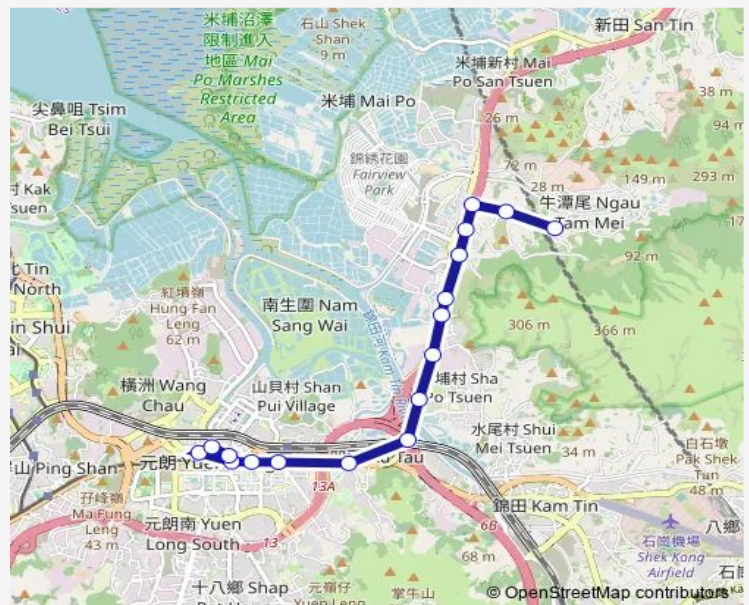

Thursday 16:00-19:54

Friday 16:00-19:54

Saturday 16:00-19:54

Sunday 16:00-19:54

Route info

Direction: CHUK YAU ROAD, NEAR 香港政府環境保護署牛潭尾堆肥廠

Stops: 13

Trip Duration: 0 hour 13 min

Direction

CHUK YAU ROAD, NEAR
香港政府環境保護署牛潭尾堆肥廠 — FOOK HONG
STREET, NEAR KAM BO BUILDING|YUEN LONG (FOOK
HONG STREET) PUBLIC LIGHT BUS TERMINUS

17 stops

[Open route schedule](#)

CHUK YAU ROAD, NEAR
香港政府環境保護署牛潭尾堆肥廠