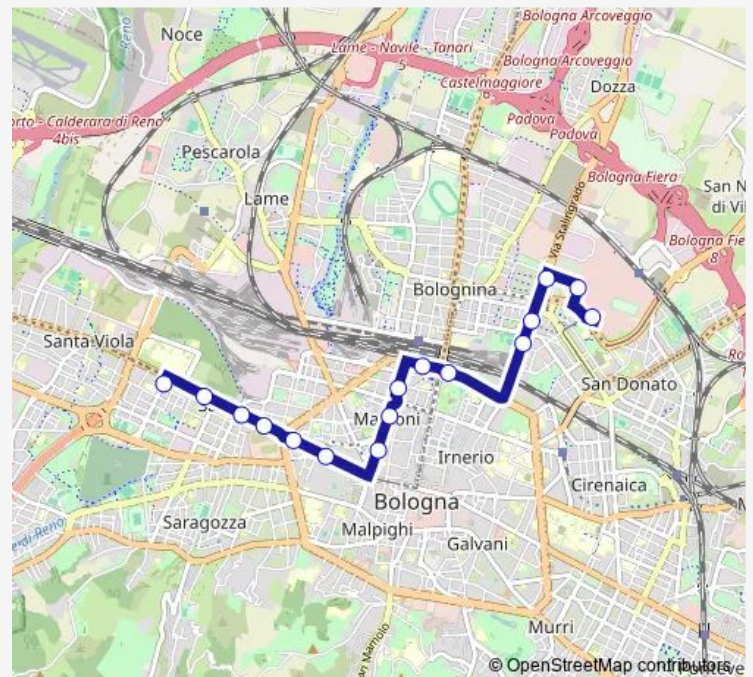

### Route schedule

Fiera Aldo Moro — Ospedale Maggiore

Monday 05:53-19:22

Tuesday 05:53-19:22

Wednesday 05:53-19:22

Thursday 05:53-19:22

Friday 05:53-19:22

Saturday 05:53-19:20

### Route info

Direction: Fiera Aldo Moro

Stops: 45

Trip Duration: 0 hour 51 min

38 — Circolare periferica destra

MURRI

PORTA SANTO STEFANO

Porta Santo Stefano