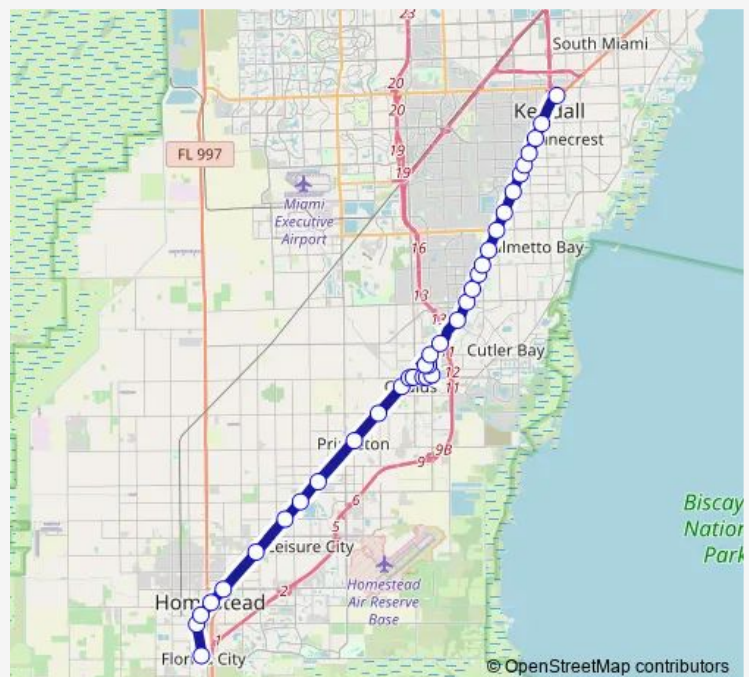

SW 112 AV @ SW 216 St

SW 216 ST & SW 113 Av

SW 216 ST & SW 114 Av

Route schedule

Dadeland South Metrorail Station — SW 344 St @ Park & Ride

Monday 03:40-02:42⁺¹

Tuesday 03:42-02:42⁺¹

Wednesday 03:42-02:42⁺¹

Thursday 03:42-02:42⁺¹

Friday 03:42-02:42⁺¹

Saturday 03:42-02:45⁺¹

Sunday 03:45-02:40⁺¹

Route info

Direction: Dadeland South Metrorail Station

Stops: 35

Trip Duration: 1 hour 18 min

SW 216 ST & US 1

BUSWAY & SW 216 ST

BUSWAY & SW 220 ST

BUSWAY & SW 232 ST

BUSWAY & SW 244 ST

BUSWAY & SW 264 ST

BUSWAY & SW 272 ST

BUSWAY & SW 280 ST

Friday 03:20-02:20⁺¹

Saturday 03:20-02:06⁺¹

Sunday 03:06-02:23⁺¹

Route info

Direction: SW 344 St @ Park & Ride

Stops: 36

Trip Duration: 1 hour 14 min

Busway & SW 173 St