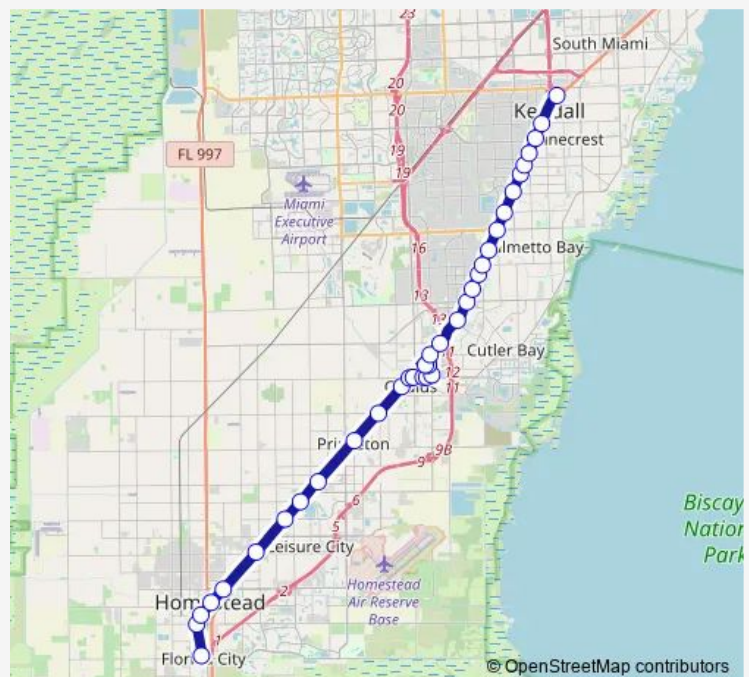

SW 112 AV @ SW 216 St

SW 216 ST & SW 113 Av

SW 216 ST & SW 114 Av

Route schedule

Dadeland South Metrorail Station — SW 344 St @ Park & Ride

Monday 03:40-02:42⁺¹

Tuesday 03:42-02:42⁺¹

Wednesday 03:42-02:42⁺¹

Thursday 03:42-02:42⁺¹

Friday 03:42-02:42⁺¹

Saturday 03:42-02:45⁺¹

Sunday 03:45-02:40⁺¹

Route info

Direction: Dadeland South Metrorail Station

Stops: 35

Trip Duration: 1 hour 4 min

SW 216 ST & US 1

Busway & SW 216 St

Busway & SW 220 St

Busway & SW 232 St

Busway & SW 244 St

Busway & SW 264 St

Busway & SW 272 St

Busway & SW 280 St

Friday 03:20-02:20⁺¹

Saturday 03:20-02:06⁺¹

Sunday 03:06-02:23⁺¹

Route info

Direction: SW 344 St @ Park & Ride

Stops: 36

Trip Duration: 1 hour 18 min

Busway & SW 173 St