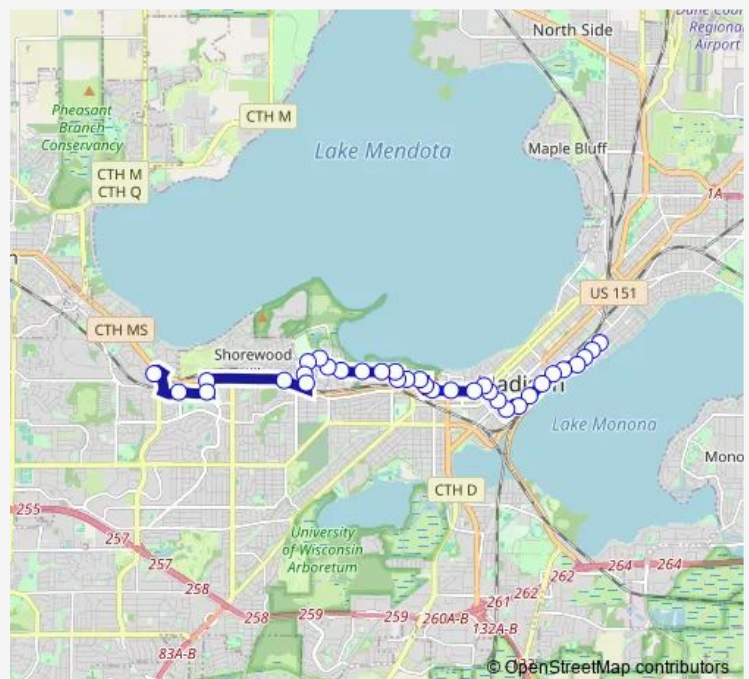

### Direction

Jenifer at S Ingersoll — University Row at U W Health

34 stops

[Open route schedule](#)

- Jenifer at S Ingersoll
- Jenifer at S Bready
- Jenifer at S Paterson
- Jenifer at S Livingston
- Williamson at S Blount
- E Wilson at S Blair
- E Wilson at S Butler
- W Wilson at M L K Junior
- W Wilson at S Henry
- S Broom at W Doty
- N Broom at W Washington
- N Broom at W Dayton
- N Broom at W Gorham
- University at N Bassett
- University at East Campus
- University at N Mills
- N Charter at University
- Linden at N Charter
- Linden at Henry
- Linden at Babcock
- Observatory at Babcock

### Route schedule

Jenifer at S Ingersoll — University Row at U W Health

Monday	06:32-17:33
Tuesday	06:32-17:33
Wednesday	06:32-17:33
Thursday	06:32-17:33
Friday	06:32-17:33
Saturday	—
Sunday	—

### Route info

Direction: Jenifer at S Ingersoll

Stops: 34

Trip Duration: 0 hour 37 min

Observatory at Elm

Observatory at Colwood

Observatory at Walnut

Highland at Observatory

## Route info

Direction: University Row at U W Health

Stops: 34

Trip Duration: 0 hour 39 min

W Wilson at S Henry

E Doty at M L K Junior

E Wilson at S Butler

Williamson at S Blair