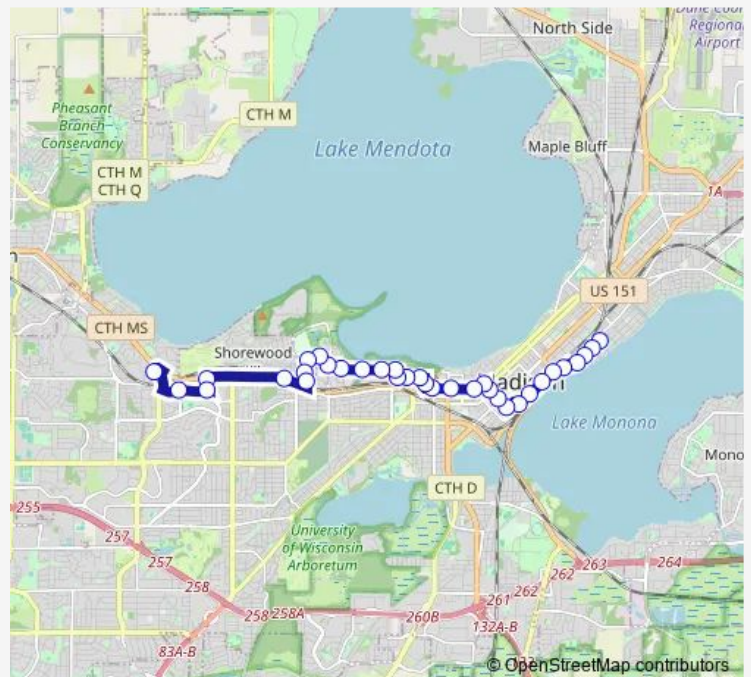

### Direction

Jenifer at S Ingersoll — University Row at U W Health

34 stops

[Open route schedule](#)

- Jenifer at S Ingersoll
- Jenifer at S Breatly
- Jenifer at S Paterson
- Jenifer at S Livingston
- Williamson at S Blount
- E Wilson at S Blair
- E Wilson at S Butler
- W Wilson at M L K Junior
- W Wilson at S Henry
- S Broom at W Doty
- N Broom at W Washington
- N Broom at W Dayton
- N Broom at W Gorham
- University at N Bassett
- University at East Campus
- University at N Mills
- N Charter at University
- Linden at N Charter
- Linden at Henry
- Linden at Babcock
- Observatory at Babcock

### Route schedule

Jenifer at S Ingersoll — University Row at U W Health

Monday	06:32-17:33
Tuesday	06:32-17:33
Wednesday	06:32-17:33
Thursday	06:32-17:33
Friday	06:32-17:33
Saturday	—
Sunday	—

### Route info

Direction: Jenifer at S Ingersoll

Stops: 34

Trip Duration: 0 hour 41 min

38 — Route 38

Observatory at Elm

Observatory at Colwood

Observatory at Walnut

## Route info

Direction: University Row at U W Health

Stops: 34

Trip Duration: 0 hour 37 min

W Wilson at S Henry

E Doty at M L K Junior

E Wilson at S Butler

Williamson at S Blair