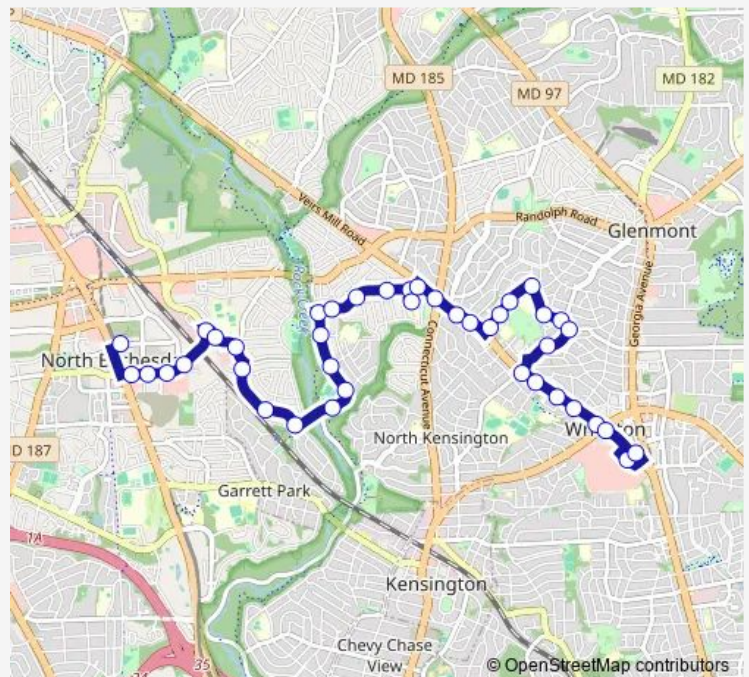

Ferrara DR & Charles Rd

Ferrara DR & Selfridge Rd

Ferrara DR & Ferrara Ave

Ferrara DR & @3950 (Holiday Park SR Ctr)

Route schedule

Marinelli RD & Rockville Pike — Wheaton Station & BAY L

Monday 05:25-22:15

Tuesday 05:25-22:15

Wednesday 05:25-22:15

Thursday 05:25-22:15

Friday 05:25-22:15

Saturday 07:05-21:10

Sunday 07:05-21:10

Route info

Direction: Marinelli RD & Rockville Pike

Stops: 41

Trip Duration: 0 hour 30 min

38 — 38-Wheaton-White Flint Station

Ferrara AVE & Veirs Mill Rd

Veirs Mill RD & Connecticut Ave

Veirs Mill RD & Centerhill St

Veirs Mill RD & Gail St

Claridge RD & Paul Dr

Claridge RD & Moline Rd

Thursday 05:00-21:40

Friday 05:00-21:40

Saturday 06:35-20:35

Sunday 06:35-20:35

Route info

Direction: Wheaton Station & BAY L

Stops: 41

Trip Duration: 0 hour 32 min