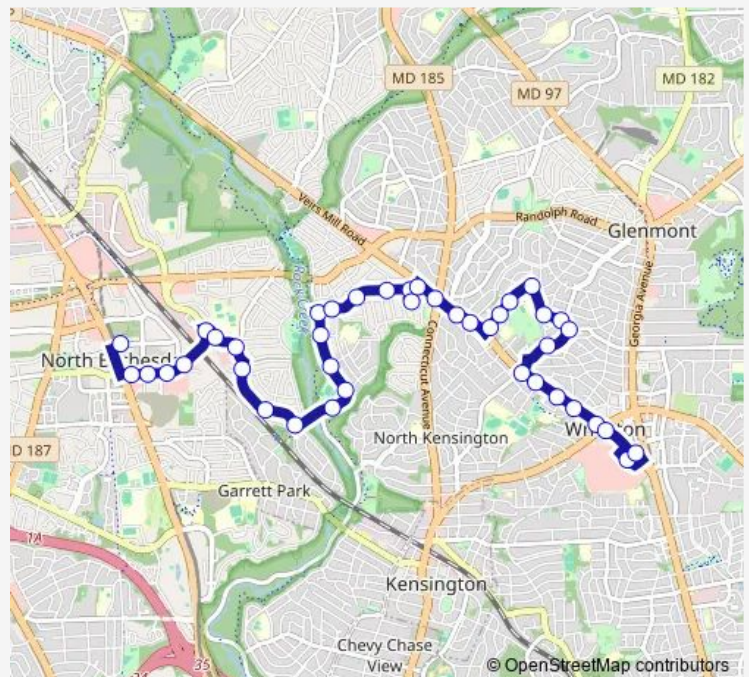

Ferrara DR & Charles Rd

Ferrara DR & Selfridge Rd

Ferrara DR & Ferrara Ave

Ferrara DR & @3950 (Holiday Park SR Ctr)

Route schedule

Marinelli RD & Rockville Pike — Wheaton Station & BAY L

Monday 05:25-22:15

Tuesday 05:25-22:15

Wednesday 05:25-22:15

Thursday 05:25-22:15

Friday 05:25-22:15

Saturday 07:05-21:10

Sunday 07:05-21:10

Route info

Direction: Marinelli RD & Rockville Pike

Stops: 41

Trip Duration: 0 hour 28 min

38 — 38-Wheaton-White Flint Station

Ferrara AVE & Veirs Mill Rd

Veirs Mill RD & Connecticut Ave

Veirs Mill RD & Centerhill St

Veirs Mill RD & Gail St

Claridge RD & Paul Dr

Claridge RD & Moline Rd

Thursday 05:00-21:40

Friday 05:00-21:40

Saturday 06:35-20:35

Sunday 06:35-20:35

Route info

Direction: Wheaton Station & BAY L

Stops: 41

Trip Duration: 0 hour 32 min