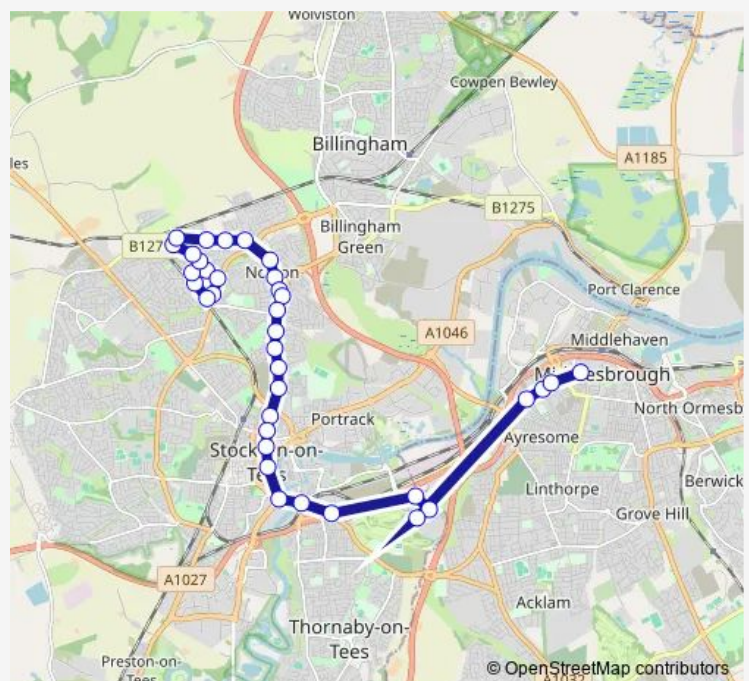

Bus 38 Middlesbrough Bus Station - Hartlepool/North Tees/ Norton Glebe

[Go to website](#)

Direction

Fulthorpe Road — Bus Station Stand 11

38 stops

[Open route schedule](#)

- Fulthorpe Road
- Hanover Point
- Saltney Road
- Ashton Road South End
- Kinderton Grove
- Toddington Drive
- Whinflower Drive
- Seaham Close
- Nuffield Health Tees Hospital
- Kew Gardens
- Corby Lodge
- Whitfield Road
- Jameson Road
- Norton Green
- Library
- Harland Place
- Army Reserve Centre
- The Grange
- Imperial Avenue
- Derwent Street
- North Shore Academy

Route schedule

Fulthorpe Road — Bus Station Stand 11

Monday	14:35-23:32
Tuesday	14:35-23:32
Wednesday	14:35-23:32
Thursday	14:35-23:32
Friday	14:35-23:32
Saturday	17:35-23:32
Sunday	17:37-23:32

Route info

Direction: Fulthorpe Road

Stops: 38

Trip Duration: 0 hour 27 min

38 — Middlesbrough Bus Station - Hartlepool/North Tees / Norton Glebe **BusMaps**

Tilery Road

The Buffs Social Club

Laing Street

High Street Stand C