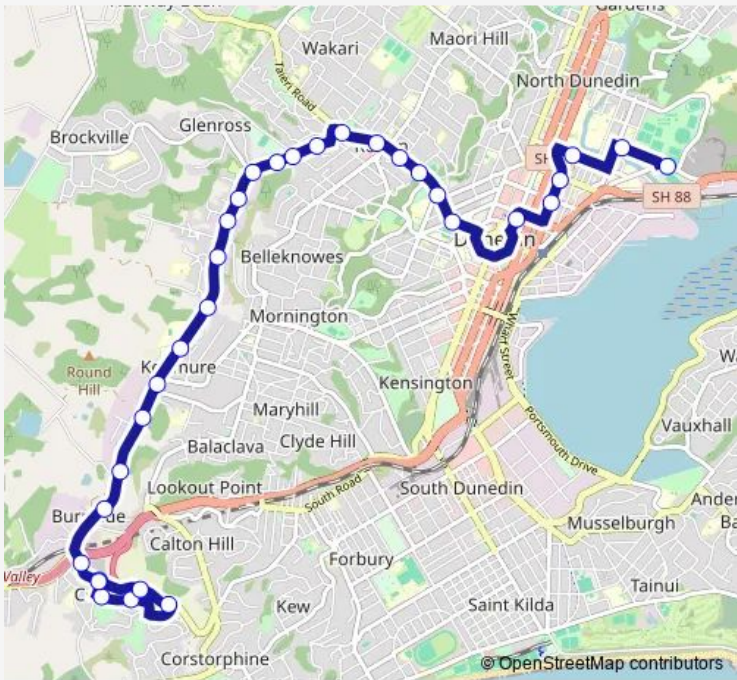

Bus 38 University - City - Concord

[Go to website](#)

Direction
 Anzac Ave, opposite Logan Park — Main South Rd, 12
 32 stops
[Open route schedule](#)

- Anzac Ave, opposite Logan Park
- Union St (W)
- Albany St, Clubs & Societies
- Castle St, 289
- Castle St, 201
- Bus Hub Stop G
- Stuart St, King Edward Court
- Stuart St, Obhs
- Stuart St, Obhs Tennis Courts
- Stuart St, cnr Strathmore Cres
- Stuart St, under Highgate
- Taieri Rd, 117
- Kaikorai Valley Rd, 47
- Kaikorai Valley Rd, 93
- Kaikorai Valley Rd, 115
- Kaikorai Valley Rd, 149
- Kaikorai Valley Rd, 197
- Kaikorai Valley Rd, 241
- Kaikorai Valley Rd, 309
- Kaikorai Valley Rd, 391
- Kaikorai Valley Rd, 461

Route schedule
 Anzac Ave, opposite Logan Park — Main South Rd, 12

Monday	06:52-20:52
Tuesday	06:52-20:52
Wednesday	06:52-20:52
Thursday	06:52-20:52
Friday	06:52-21:52
Saturday	08:52-22:52
Sunday	08:52-17:52

Route info
 Direction: Anzac Ave, opposite Logan Park
 Stops: 32
 Trip Duration: 0 hour 27 min

38 — University - City - Concord **BusMaps**

Kaikorai Valley Rd, 513

Kaikorai Valley Rd, 555

Kaikorai Valley Rd, 673

Kaikorai Valley Rd, 703

Main South Road, cnr Morton St

Main South Rd, 19

Mulford St, 41

Mulford St, 56

Stevenson Rd, 61

Stevenson Rd, 27

Main South Rd, 12