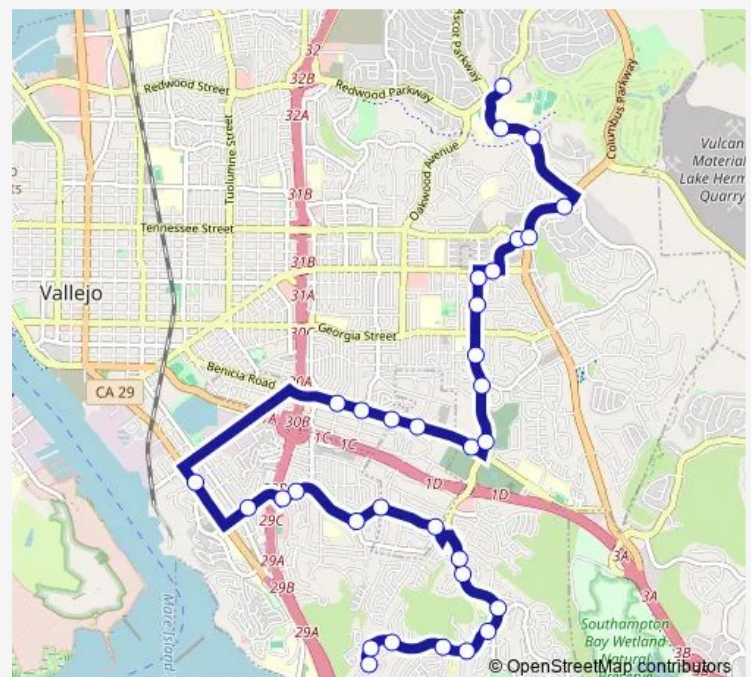

Benicia Rd & Taylor Ave

Benicia Rd & Rollingwood Dr

### Route schedule

Glen Cove Pkwy & Bayside Ter — Redwood Pkwy & Jesse Bethel High School

Monday 07:32

Tuesday 07:32

Wednesday 07:32

Thursday 07:32

Friday 07:32

Saturday —

### Route info

Direction: Glen Cove Pkwy & Bayside Ter

Stops: 33

Trip Duration: 0 hour 27 min

38 — Jesse Bethel

Rollingwood Dr & Benicia Rd

Rollingwood Dr & Keats Dr

Rollingwood Rd & Baywood Dr

## Route info

Direction: Plaza Dr & Turner Pkwy (Gateway Plaza)

Stops: 36

Trip Duration: 0 hour 32 min

Rollingwood Dr & Dryden Dr

Rollingwood Rd & Benicia Rd

Glen Cove Pkwy & Robles Way

Glen Cove Pkwy & Wellfleet Dr