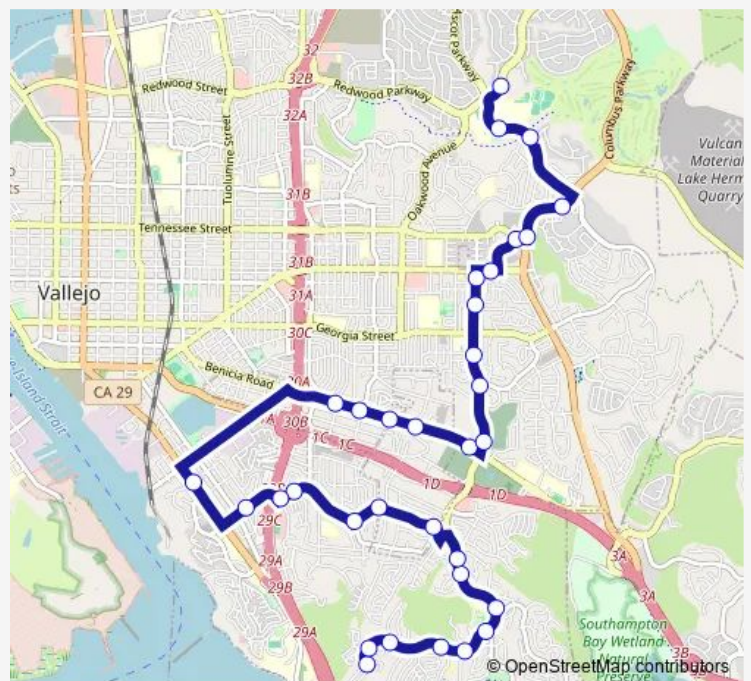

**Bus 38 Jesse Bethel**

[Go to website](#)

**Direction**

Glen Cove Pkwy & Bayside Ter — Redwood Pkwy & Jesse Bethel High School

33 stops

[Open route schedule](#)

- Glen Cove Pkwy & Bayside Ter
- Glen Cove Pkwy & Sea Lion Pl
- Glen Cove Pkwy & James River
- Glen Cove Pkwy & Glen Cove Marina Rd
- Glen Cove Pkwy & Camino Del Sol
- Glen Cove Pkwy & S Regatta Dr
- Glen Cove Elementary & N Regatta Dr
- Glen Cove Pkwy & Bermuda Ln
- Glen Cove Pkwy & Wellfleet Dr
- Fulton Ave & Old Glen Cove Rd
- Fulton Ave & Ladera Dr
- Fulton Ave & Magazine St
- E 40 Way & Gary Cir
- E 40 Way & Lincoln Rd E
- E 40 Way & Sheridan St
- Sonoma Blvd & Winchester St
- Benicia Rd & Cedar St
- Benicia Rd & Maple Ave
- Benicia Rd & Home Acres Ave
- Benicia Rd & Taylor Ave
- Benicia Rd & Rollingwood Dr

**Route schedule**

Glen Cove Pkwy & Bayside Ter — Redwood Pkwy & Jesse Bethel High School

Monday	07:32
Tuesday	07:32
Wednesday	07:32
Thursday	07:32
Friday	07:32
Saturday	—
Sunday	—

**Route info**

Direction: Glen Cove Pkwy & Bayside Ter

Stops: 33

Trip Duration: 0 hour 27 min

38 — Jesse Bethel

Rollingwood Dr & Benicia Rd

Rollingwood Dr & Keats Dr

Rollingwood Rd & Baywood Dr

Rollingwood Dr & Cottonwood Dr

Rollingwood Dr & Springs Rd

## Route info

Direction: Plaza Dr & Turner Pkwy (Gateway Plaza)

Stops: 36

Trip Duration: 0 hour 32 min

Rollingwood Dr & Dryden Dr

Rollingwood Rd & Benicia Rd

Glen Cove Pkwy & Robles Way

Glen Cove Pkwy & Wellfleet Dr