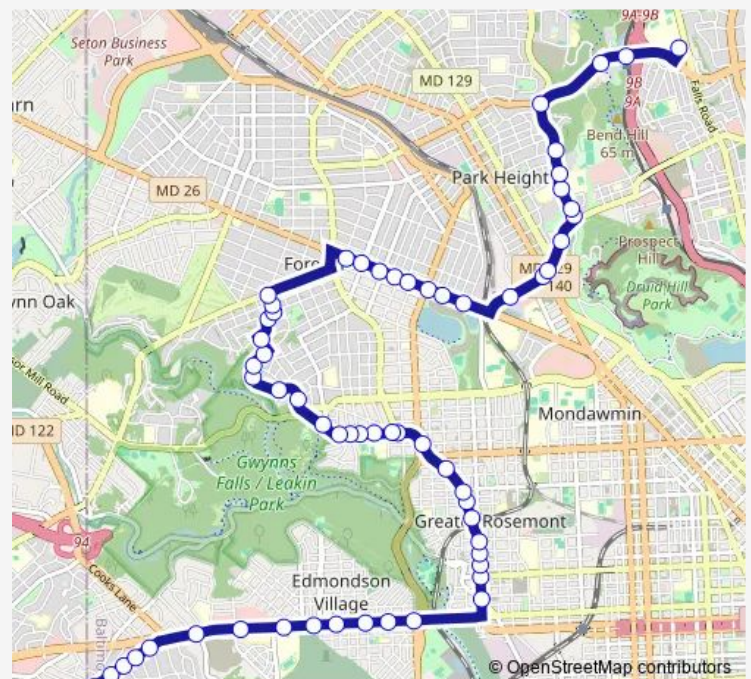

2900 Druid Park Dr

Liberty Heights AVE & Rosedale RD nb

Liberty Heights AVE & Ellamont RD nb

Liberty Heights AVE & Hilton RD wb

### Route schedule

DUE Poly Western High — North Bend Loop

Monday	14:50
Tuesday	14:50
Wednesday	14:50
Thursday	14:50
Friday	14:50
Saturday	—
Sunday	—

### Route info

Direction: DUE Poly Western High

Stops: 67

Trip Duration: 1 hour 14 min

38 — Westgate - Medfield

Liberty Heights AVE & Denison ST fs wb

Liberty Heights & Cedardale wb

Liberty Heights AVE & Copely RD nb