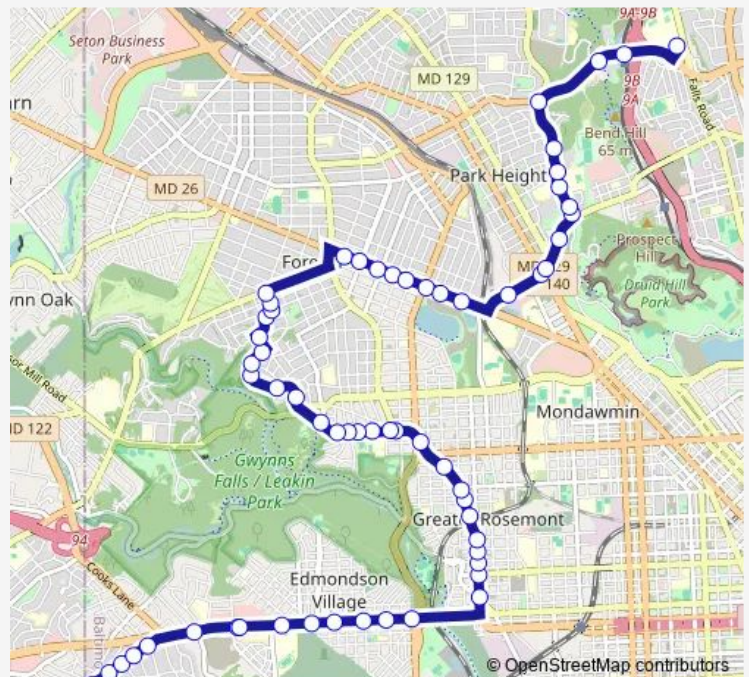

Poplar Grove ST & Lafayette AVE nb

Poplar Grove ST & Mosher ST nb

Poplar Grove ST & Riggs AVE nb

Poplar Grove ST & Winchester ST nb

Bloomington RD & Belmont AVE nb

**Route schedule**

North Bend Loop — Poly Western High School

Monday 06:57-06:58

Tuesday 06:57-06:58

Wednesday 06:57-06:58

Thursday 06:57-06:58

Friday 06:57-06:58

Saturday —

Sunday —

**Route info**

Direction: North Bend Loop

Stops: 63

Trip Duration: 0 hour 52 min

38 — Westgate - Medfield

Bloomingtondale RD & Presstman ST fs nb

Bloomingtondale RD & Baker ST nb

Bloomingtondale RD & Rosedale ST nb

Bloomingtondale RD & Walbrook AVE nb

Clifton AVE & Garrison Blvd wb

Clifton AVE & Garrison Blvd fs wb

Clifton AVE & Elsinore AVE wb

Clifton AVE & Allendale RD wb

Clifton AVE & Chelsea TER wb

Clifton AVE & Mount Holly ST wb

Clifton AVE & Holly AVE wb