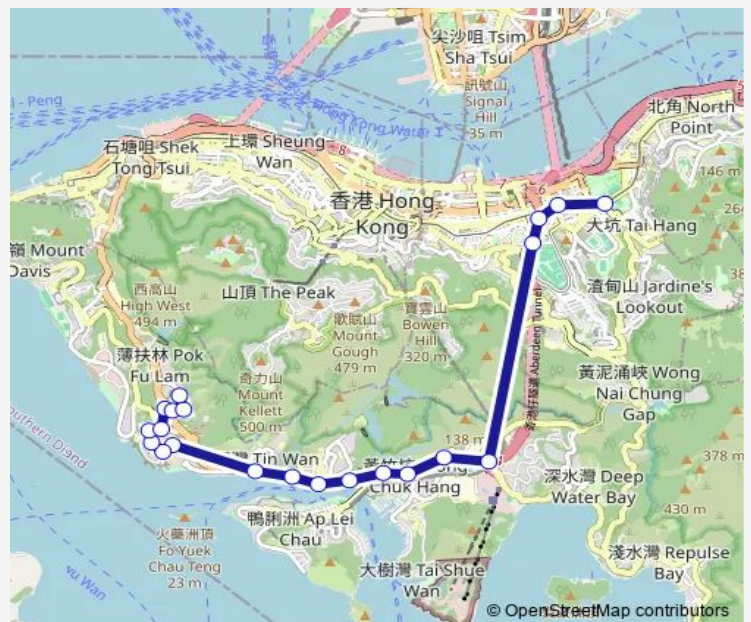

**Route schedule**

[Ctb] Hong Kong Central Library, Causeway Road[[Kmb+Ctb] Hong Kong Central Library/<Br>Hong Kong Central Library, Causeway Road[[Kmb] Hong Kong Central Library — [Ctb] CHI Fu

Monday	17:55-18:25
Tuesday	17:55-18:25
Wednesday	17:55-18:25
Thursday	17:55-18:25
Friday	17:55-18:25
Saturday	17:55-18:25
Sunday	—

**Route info**

Direction: [Ctb] Hong Kong Central Library, Causeway Road[[Kmb+Ctb] Hong Kong Central Library/<Br>Hong Kong Central Library, Causeway Road[[Kmb] Hong Kong Central Library

Stops: 21

Trip Duration: 0 hour 23 min