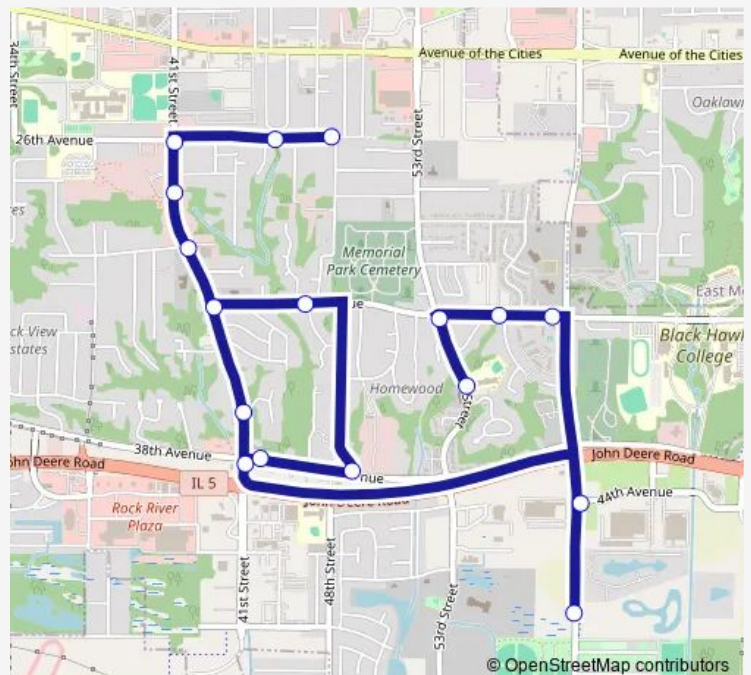

Moline Public Library Shelter

41 St & 28 Ave Shelter

41 St & 26 Ave

44 St & 26 Ave

47 St & 26 Ave

Kmart

Route schedule

Jane Addams School — Kmart

Monday 14:45

Tuesday 14:45

Wednesday 11:00-13:35

Thursday 11:00-14:45

Friday 14:45

Saturday —

Sunday —

Route info

Direction: Jane Addams School

Stops: 18

Trip Duration: 0 hour 45 min

Direction

41 St & 38 Ave — Pine Ridge Apts

6 stops

[Open route schedule](#)

41 St & 38 Ave

Tuesday 07:00

Wednesday 07:00

Thursday 07:00

Friday 07:00

Saturday —

Sunday —

Route info

Direction: 41 St & 38 Ave