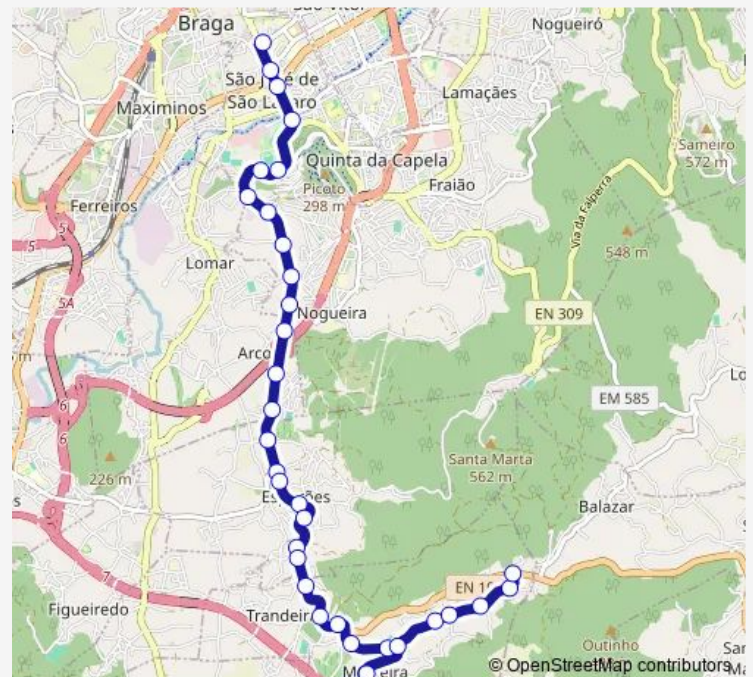

Bus 38 RUA DO Raio - Morreira

[Go to website](#)

Direction

Palácio (Cruzamento) — Raio (Novais E Sousa)

39 stops

[Open route schedule](#)

Palácio (Cruzamento)

S Miguel I

S Miguel Ii

Valas (Salgueira)

Quintães I

Quintães Ii

Quintães Iii

Nova Portela II (Cruzamento)

Nova Portela I

Carregal Iv

Carregal Iii

Carregal Ii

Carregal I

Palácio (Jae)

Palácio

Estrada (Poça BÁCORA)

Senhor Aflitos IV (Capela)

Marco

Azenha

Fonte DAS Nogueiras I

Fonte DAS Nogueiras Ii

Route schedule

Palácio (Cruzamento) — Raio (Novais E Sousa)

Monday 07:05

Tuesday 07:05

Wednesday 07:05

Thursday 07:05

Friday 07:05

Saturday —

Sunday —

Route info

Direction: Palácio (Cruzamento)

Stops: 39

Trip Duration: 0 hour 25 min

■ 38 — RUA DO Raio - Morreira