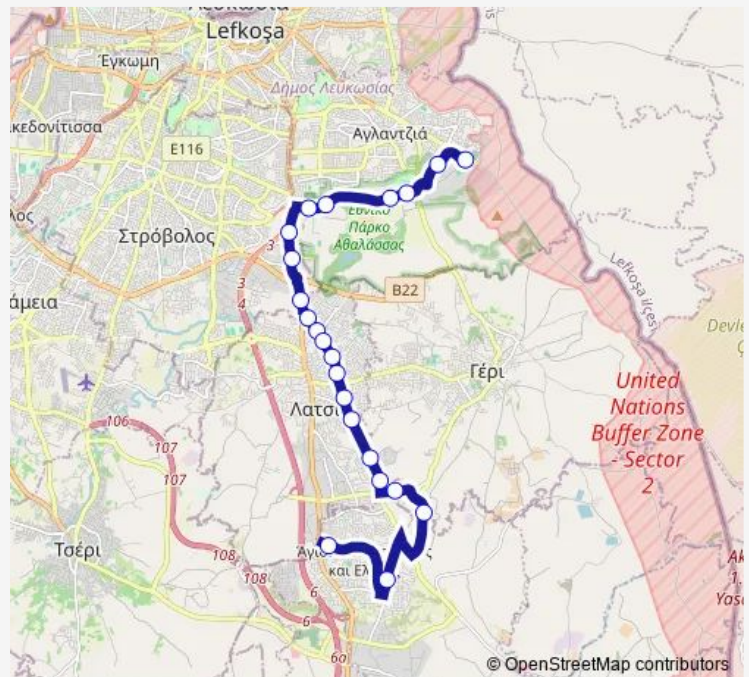

University of Cyprus - North Campus Entrance —  
Odysseos - Lamprou Katsoni

Monday	07:30-22:30
Tuesday	07:30-22:30
Wednesday	07:30-22:30
Thursday	07:30-22:30
Friday	07:30-22:30
Saturday	—
Sunday	—

**Route info**

Direction: University of Cyprus - North Campus Entrance

Stops: 22

Trip Duration: 0 hour 28 min

Ermou - Pigis

Odysseos - Lamprou Katsoni

## Direction

Odysseos - Vladimirov Kafkaridi 1 — University of Cyprus  
- North Campus Entrance

23 stops

[Open route schedule](#)

Odysseos - Vladimirov Kafkaridi 1

Odysseos - Vladimirov Kafkaridi 2

Ermou - Agias Triados