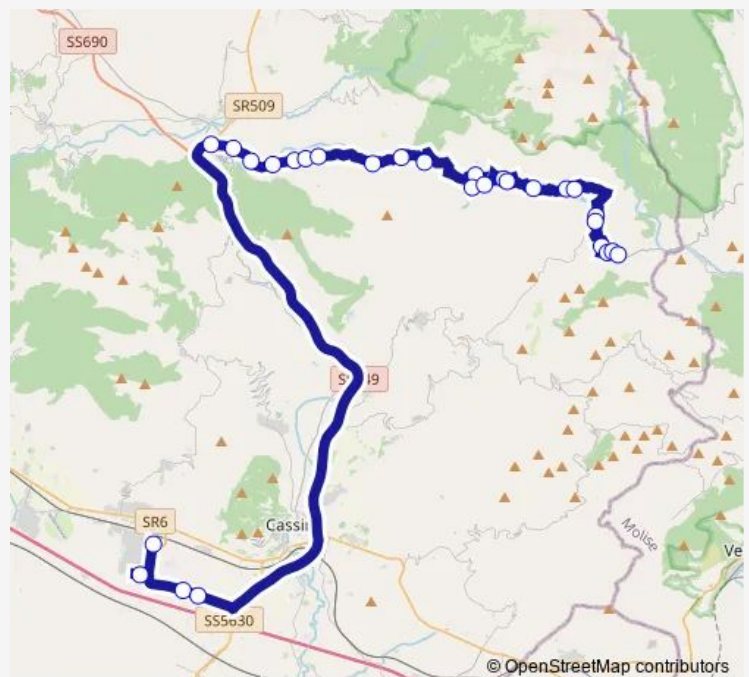

Route schedule

Piedimonte | Cancelli Fiat 1 # f4681 — VALLEROTONDA
| Capolinea Via Vandra # f7311

Monday	22:20
Tuesday	22:20
Wednesday	22:20
Thursday	22:20
Friday	22:20
Saturday	—
Sunday	—

Route info

Direction: Piedimonte | Cancelli Fiat 1 # f4681

Stops: 28

Trip Duration: 1 hour 3 min

Zona Industriale - Cardito (Vallerotonda) # Cs307a

SAN BIAGIO | Pratola # f7305

VALLEROTONDA | La Selva # f7306

VALLEROTONDA | Via Vandra Via Selva # f7307

VALLEROTONDA | Cardito # f7308