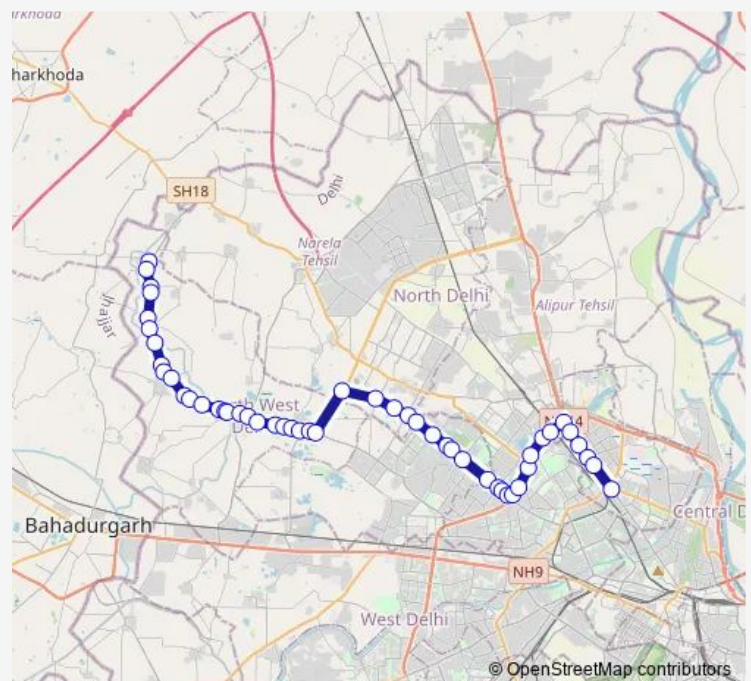

### Route schedule

Qutub Garh Village (T) — Azadpur Terminal

Monday 05:00-16:25

Tuesday 05:00-16:25

Wednesday 05:00-16:25

Thursday 05:00-16:25

Friday 05:00-16:25

Saturday 05:00-16:25

### Route info

Direction: Qutub Garh Village (T)

Stops: 65

Trip Duration: 2 hour 7 min

■ 114cdown

BusMaps

Karala Crossing

Karala Village