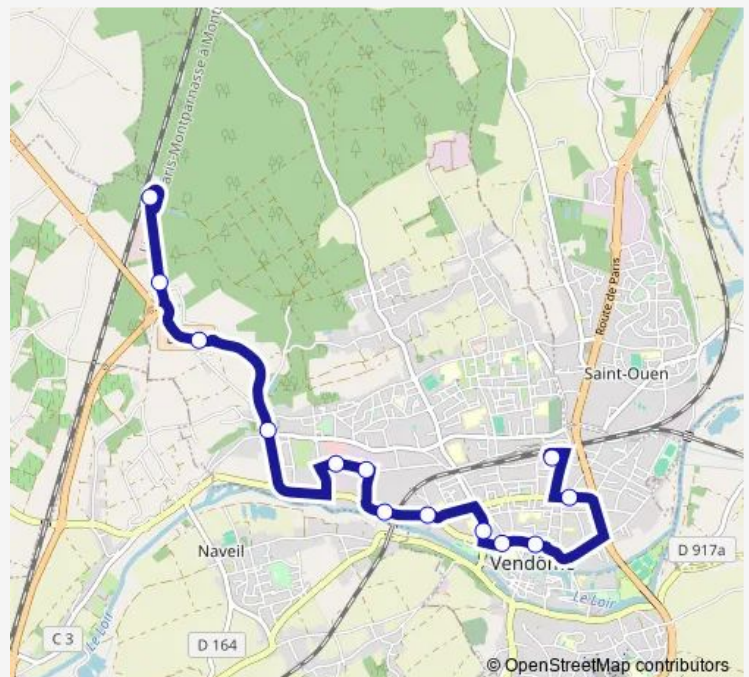

Route schedule

Vendome - Gare Ter — Vendome - Gare Tgv

Monday	06:05-21:10
Tuesday	06:05-21:10
Wednesday	06:05-21:10
Thursday	06:05-21:10
Friday	06:05-20:53
Saturday	07:13-19:45
Sunday	07:13-21:15

Route info

Direction: Vendome - Gare Ter

Stops: 13

Trip Duration: 0 hour 23 min

Direction

Vendome - Gare Tgv — Vendome - Gare Ter

13 stops

[Open route schedule](#)

Vendome - Gare Tgv

Wednesday 07:19-08:50

Thursday 07:19-08:50

Friday 07:19-08:50

Saturday —

Sunday —

Route info

Direction: Vendome - Gare Tgv

Stops: 13

Thursday 06:40-21:50

Friday 06:40-21:50

Saturday 07:50-20:20

Sunday 08:20-21:50

Route info

Direction: Vendome - Gare Tgv

Stops: 14

Trip Duration: 0 hour 35 min