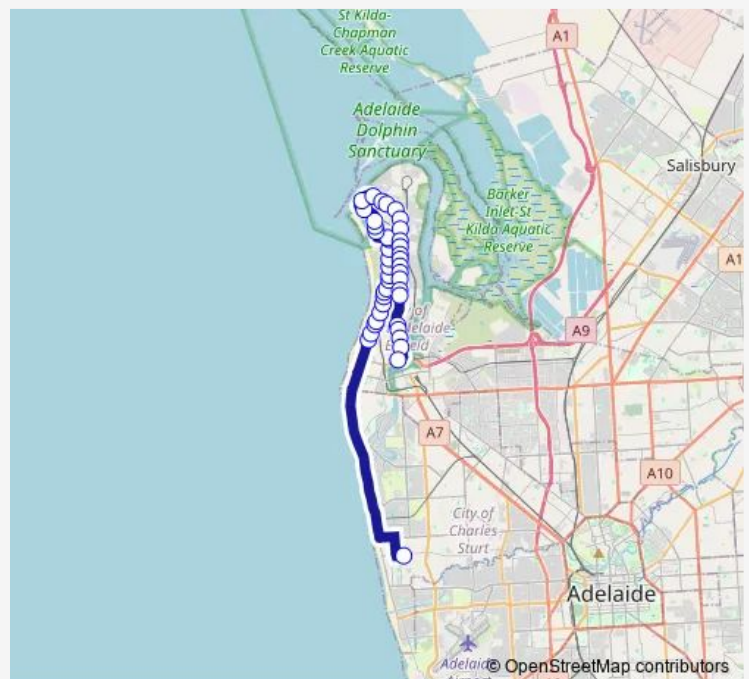

Stop 59 Military Rd - West side

Stop School Osborne Rd / Military Rd

Stop School Lady Gowrie Dr / Fallie Dr

Stop School Lady Gowrie Dr / Sir Ross Smith Av

Stop School Lady Gowrie Dr / Klingberg Dr

### Route schedule

Stop School St Michaels College Lawrie St — Stop 42D Semaphore Rd - South side

Monday	15:40
Tuesday	15:40
Wednesday	15:40
Thursday	15:40
Friday	15:40
Saturday	—
Sunday	—

### Route info

Direction: Stop School St Michaels College Lawrie St

Stops: 42

Trip Duration: 0 hour 48 min

659 — St Michael's College Secondary Campus to Birkenhead

Stop School Lady Ruthven Dr / South Australia One Dr

Stop School Oliver Rogers Rd / Outer Harbor Railway

Stop School Victoria Rd / Coghlan Rd

Stop School Victoria Rd / Oronsay Dr

Stop School Victoria Rd / Klingberg Dr

Stop School Victoria Rd / Pelican Point Rd