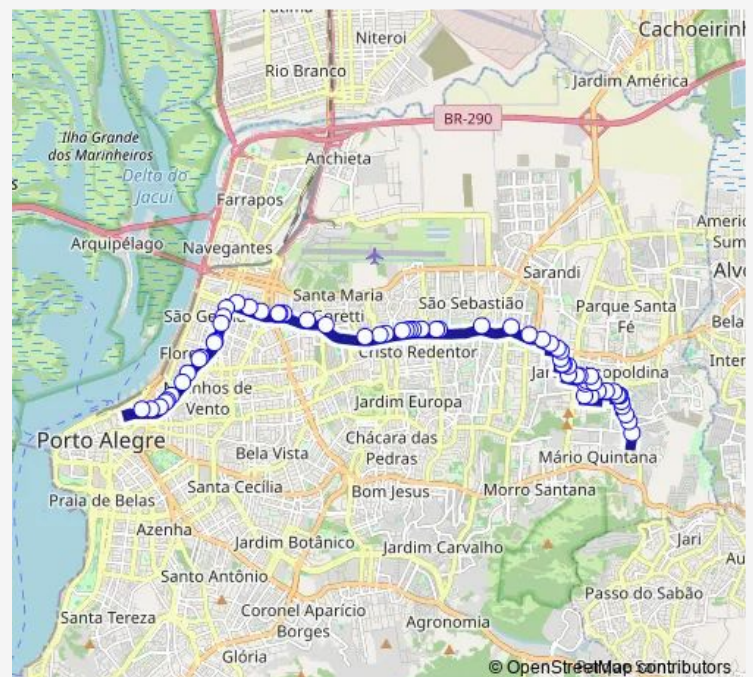

Thursday 05:15-23:04

Friday 05:00-23:04

Saturday 05:00-22:45

Sunday 05:00-22:45

Route info

Direction: Fumaca AL 1145

Stops: 64

Trip Duration: 0 hour 50 min