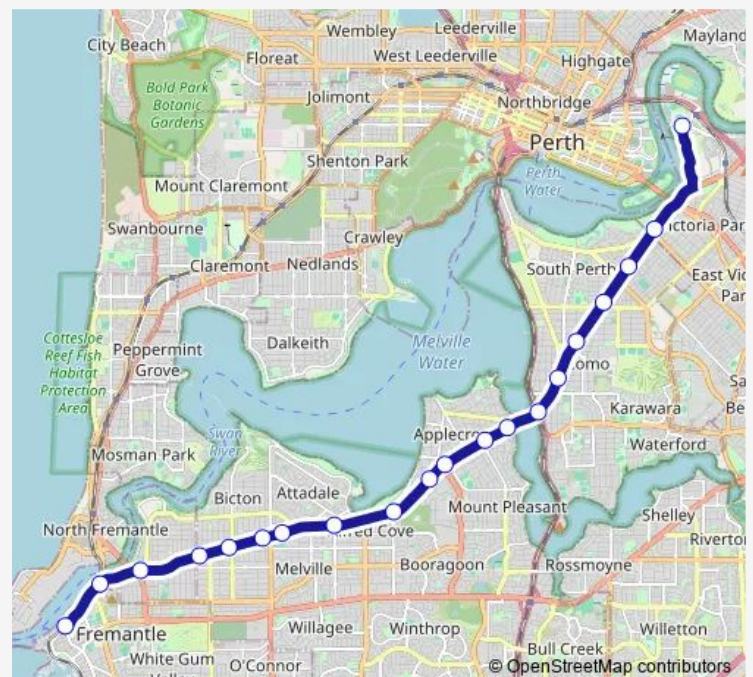

Canning Hwy After Doney St

Canning Hwy After Rome Rd

Canning Hwy After Prinsep Rd

Canning Hwy After Hope Rd

Canning Hwy After Mckimmie Rd

Canning Hwy After Antony St

Canning Hwy After Council Pl

Queen Victoria St - Fremantle Traffic Bridge

### Route schedule

Perth Stadium Bus Stn Perth Stadium Stand 1 — Fremantle Stn Stand 2

Monday —

Tuesday —

Wednesday —

Thursday —

Friday —

Saturday 19:35-21:15

### Route info

Direction: Perth Stadium Bus Stn Perth Stadium Stand 1

Stops: 20

Trip Duration: 0 hour 40 min

**Direction**

Fremantle Stn Stand 2 — Perth Stadium Bus Stn Perth Stadium Set Down

20 stops

[Open route schedule](#)

Fremantle Stn Stand 2

Queen Victoria St - Fremantle Traffic Bridge

Canning Hwy Before Preston Point Rd

Canning Hwy Before Westbury Cr

Canning Hwy Before Point Walter Rd

Canning Hwy Before Waddell Rd

Canning Hwy Before Prinsep Rd