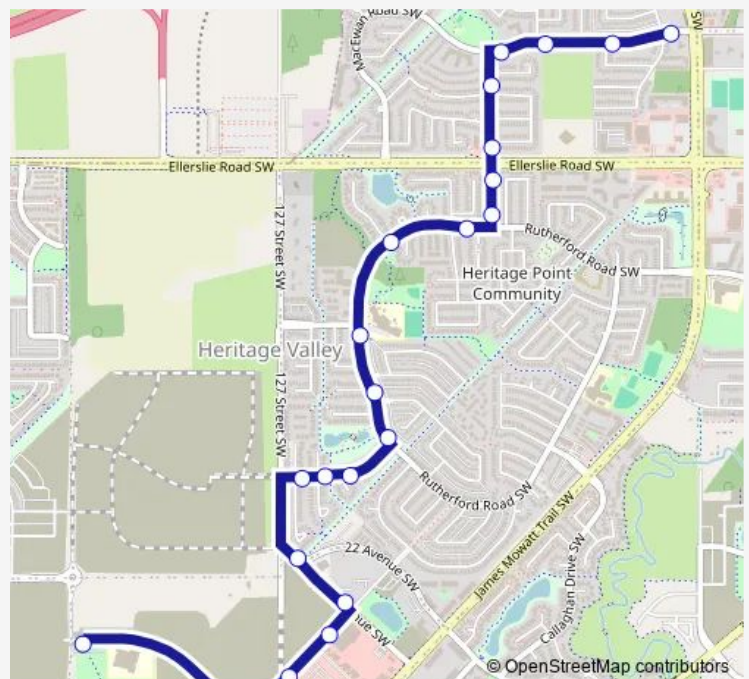

### Direction

111 Street & Macewan Road Sw — 120 Street & 32 Avenue Sw

17 stops

[Open route schedule](#)

111 Street & Macewan Road Sw

Macewan Close & Macewan Road Sw

Macewan Road & Mcallister Loop W Sw

119 Street & Mackay Lane Sw

Rutherford Road & 20 Avenue Sw

125 Street & 20 Avenue Sw

122 Street and 26 Avenue Sw

119a Street & 26 Avenue Sw

119a Street & 28 Avenue Sw

120 Street & 32 Avenue Sw

### Route schedule

111 Street & Macewan Road Sw — 120 Street & 32 Avenue Sw

Monday 07:49

Tuesday 07:49

Wednesday 07:49

Thursday 07:49

Friday 07:49

Saturday —

### Route info

Direction: 111 Street & Macewan Road Sw

Stops: 17

Trip Duration: 0 hour 21 min