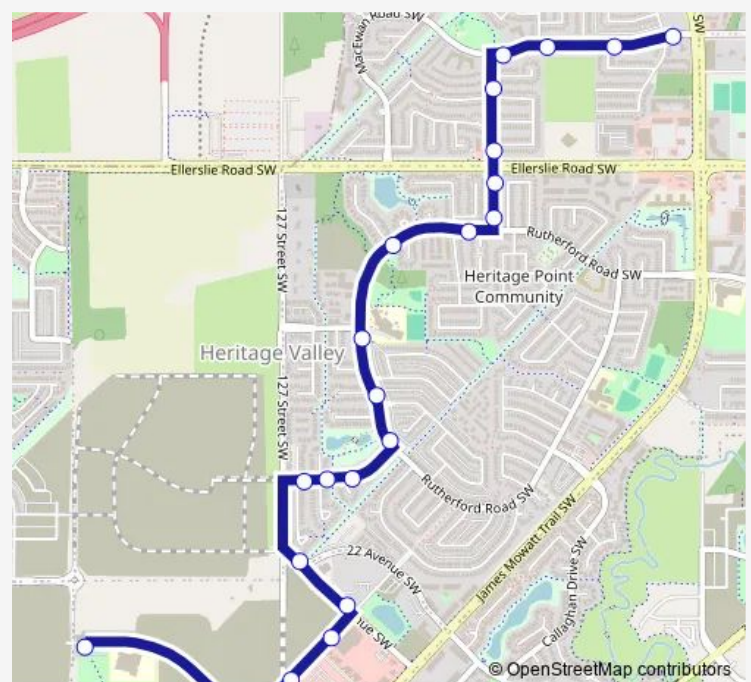

Rutherford Road & 18A Avenue Sw

Rutherford Road & 20 Avenue SW

125 Street & 20 Avenue SW

122 Street and 26 Avenue SW

119A Street & 26 Avenue SW

119A Street & 28 Avenue SW

Heritage Valley Trail & 32 Avenue SW

### Route schedule

111 Street & MacEwan Road SW — Heritage Valley Trail & 32 Avenue SW

Monday 07:49

Tuesday 07:49

Wednesday 07:49

Thursday 07:49

Friday 07:49

Saturday —

### Route info

Direction: 111 Street & MacEwan Road SW

Stops: 17

Trip Duration: 0 hour 21 min

## Direction

Heritage Valley Trail & 32 Avenue SW — McMullen Green & MacEwan Road SW

21 stops

[Open route schedule](#)

Heritage Valley Trail & 32 Avenue SW

119A Street & 30 Avenue SW

119A Street & 26 Avenue SW