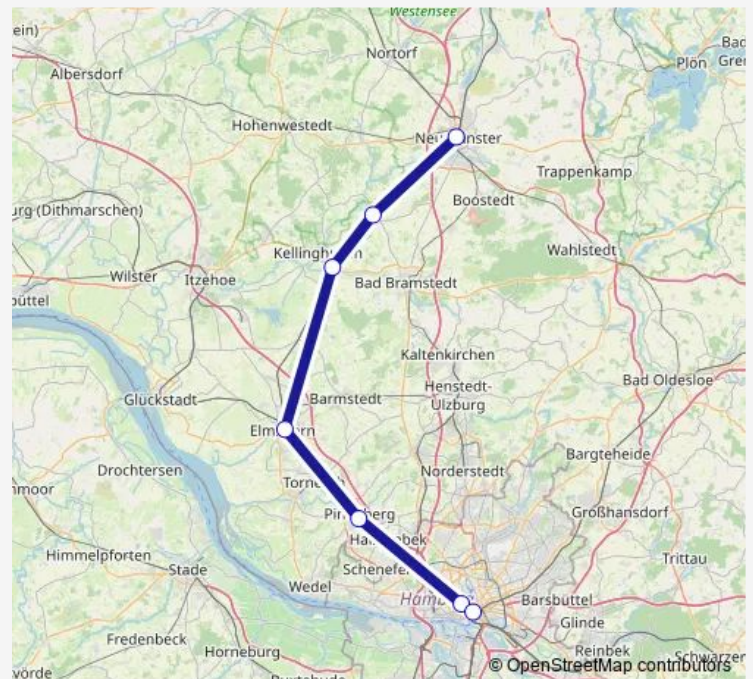

Bordesholm

Flintbek

Kiel Hbf

Route schedule

Neumünster — Kiel Hbf

Monday	—
Tuesday	21:42
Wednesday	21:42
Thursday	—
Friday	—
Saturday	—
Sunday	—

Route info

Direction: Neumünster

Stops: 5

Trip Duration: 0 hour 53 min

RE70

BusMaps

Direction

Neumünster — Hamburg Hauptbahnhof/Zob

7 stops

[Open route schedule](#)

Neumünster

Brokstedt

Wrist

Elmshorn

Pinneberg

Hamburg Dammtor

Hamburg Hauptbahnhof/Zob

Route schedule

22:20-22:41

Friday

22:36-23:36

Saturday

02:00-01:30

Sunday

—

Route info