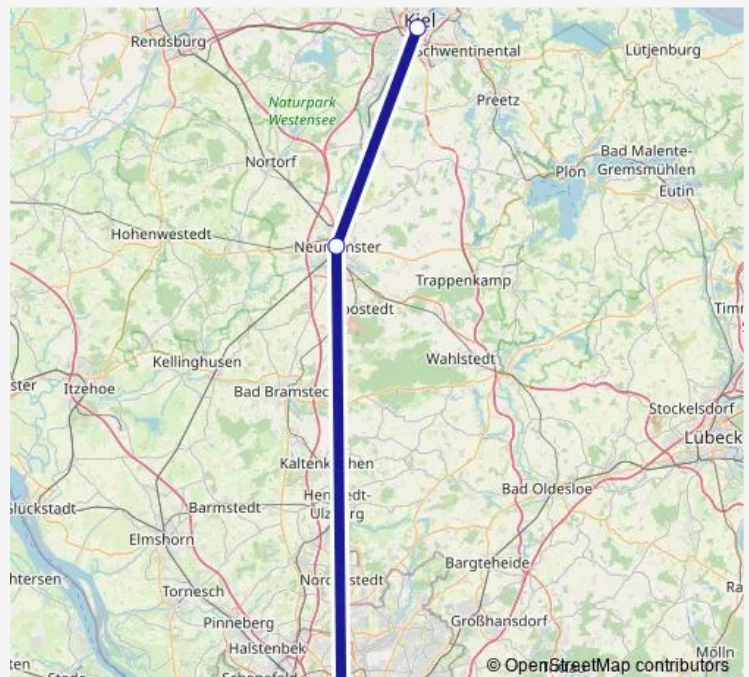

Bus Re70

[Go to website](#)

Direction

Hamburg Hauptbahnhof/Zob — Kiel Hbf

4 stops

[Open route schedule](#)

Hamburg Hauptbahnhof/Zob

Hamburg Dammtor

Neumünster

Kiel Hbf

Route schedule

Hamburg Hauptbahnhof/Zob — Kiel Hbf

| | |
|-----------|-------|
| Monday | — |
| Tuesday | 01:50 |
| Wednesday | — |
| Thursday | — |
| Friday | — |
| Saturday | — |
| Sunday | — |

Route info

Direction: Hamburg Hauptbahnhof/Zob

Stops: 4

Trip Duration: 1 hour 46 min

■ Re70

BusMaps

Re70 Bus time schedules and route maps are available in an offline PDF at busmaps.com. Use the busmaps.com website to see live bus times, train schedule or subway schedule, and step-by-step directions for all public transit in Hamburg