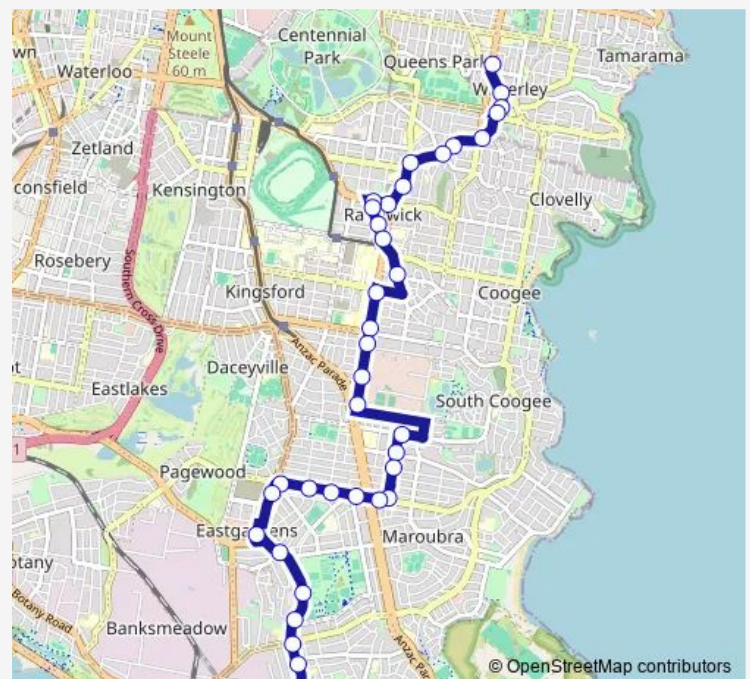

Bronte Rd Opp Albion St

St Catherine's School, Gate 1, Albion St

Albion St Before Carrington Rd

Frenchmans Rd At Kemmis St

Frenchmans Rd At Clovelly Rd

Frenchmans Rd At Avoca St

Avoca St At Eulalie Av

Alison Rd At Avoca St

Alison Rd Opp Alison Park

Belmore Rd After Alison Rd

Royal Randwick Shopping Centre, Belmore Rd

Belmore Rd At Avoca St

Perouse Rd At St Paul St

Avoca St Opp Randwick Girls High School

Avoca St Opp Randwick Boys High School

Avoca St At Bundock St

Avoca St Opp Araluen St

Avoca St Before Holmes St

Moverly Rd At Garden St

Garden St At Storey St

Route schedule

Carrington Rd Opp St Charles Primary School — Bunnerong Rd At Franklin St

Monday	15:15
Tuesday	15:15
Wednesday	15:15
Thursday	15:15
Friday	15:15
Saturday	—
Sunday	—

Route info

Direction: Carrington Rd Opp St Charles Primary School

Stops: 36

Trip Duration: 0 hour 44 min

664e — St. Clares College Waverley to Matraville