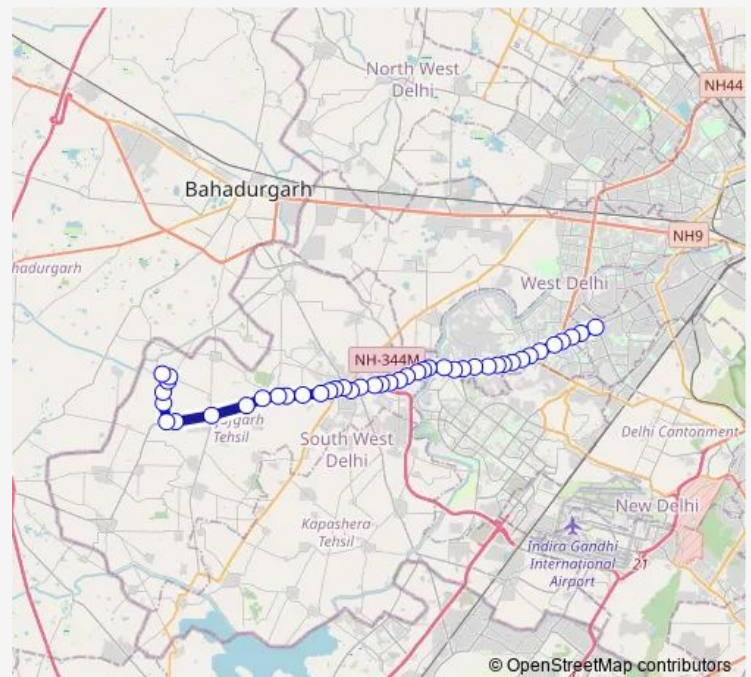

Bus 836up

[Go to website](#)

Direction

Tilak Nagar Terminal — Mundela Kalan Depot

40 stops

[Open route schedule](#)

- Tilak Nagar Terminal
- Ganesh Nagar
- Janakpuri East Metro Station/ Nangli Zalib
- District Centre Nazafgarh Road
- Dholi Piao
- Vikaspuri Crossing (Shivaji Marg)
- Uttam Nagar Terminal
- Uttam Nagar
- Prem Nagar
- Om Vihar
- Kiran Garden
- Nawada Gaon
- Mohan Garden
- Rama Park
- Sewak Park Dwarka More Metro Station
- Kakrola More
- Kakrola Bridge
- Nangli Dairy
- Arjun Park
- Nangli Sakrawati Crossing
- Nangli Sakrawati

Route schedule

Tilak Nagar Terminal — Mundela Kalan Depot

Monday	07:10-19:35
Tuesday	07:10-19:35
Wednesday	07:10-19:35
Thursday	07:10-19:35
Friday	07:10-19:35
Saturday	07:10-19:35
Sunday	07:10-19:35

Route info

Direction: Tilak Nagar Terminal

Stops: 40

Trip Duration: 1 hour 29 min

■ 836up

BusMaps

Sai Baba Mandir (Nazafgarh)

Power House Najafgarh

Tuda Mandi