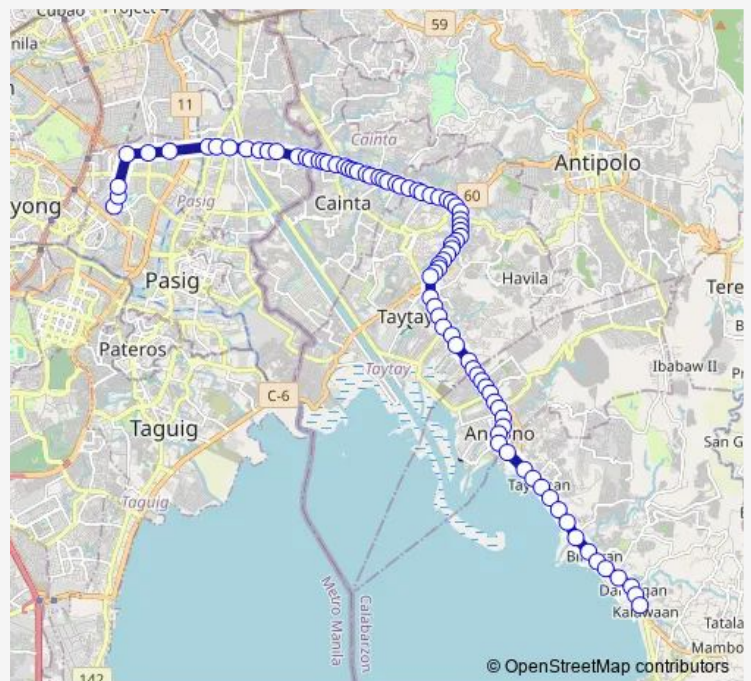

Saturday 00:00

Sunday 00:00

Route info

Direction: Meralco Ave, Pasig City, Manila

Stops: 86

Trip Duration: 1 hour 51 min

Binangonan-Edsa Shaw via Angono

Ortigas Avenue Extension, Cainta, Manila