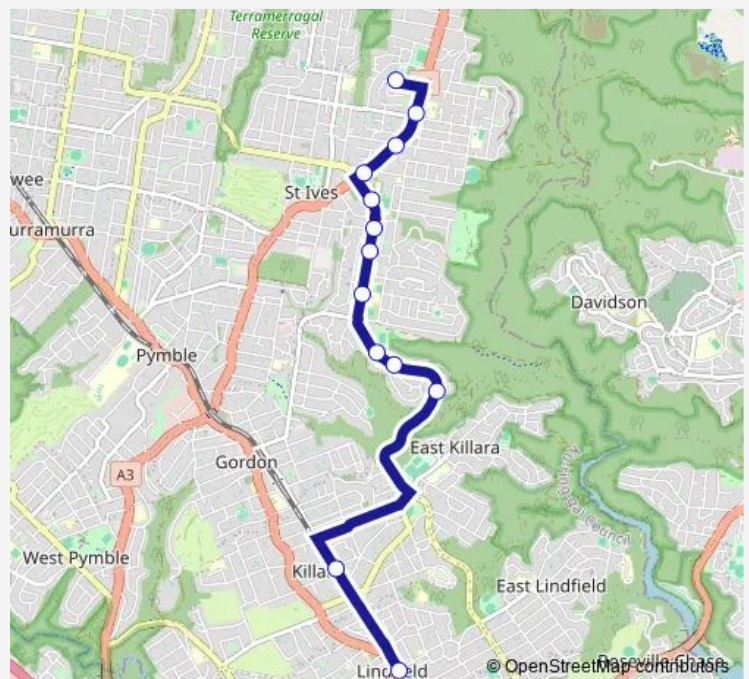

St Ives High School, Horace St

Eastern Arterial Rd At Burraneer Av

Eastern Arterial Rd Opp Barra Brui Cres

Eastern Arterial Rd At Burraneer Av

Werona Av After Locksley St

Lindfield Av Opp Lindfield Station

**Route schedule**

Sydney Grammar School, Ayres Rd — Lindfield Av Opp Lindfield Station

Monday	15:05
Tuesday	15:05
Wednesday	15:05
Thursday	15:05
Friday	15:05
Saturday	—
Sunday	—

**Route info**

Direction: Sydney Grammar School, Ayres Rd

Stops: 13

Trip Duration: 0 hour 23 min

9089 — Sydney Grammar Preparatory School to Lindfield Station

9089 School Bus time schedules and route maps are available in an offline PDF at [busmaps.com](https://busmaps.com). Use the [busmaps.com](https://busmaps.com) website to see live bus times, train schedule or subway schedule, and step-by-step directions for all public transit in Sydney