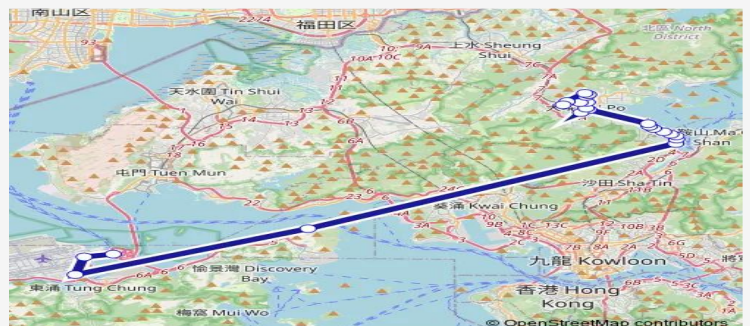

[Ctb] Water Sports Centre, Science Park Road[[Kmb] Water Sports Centre[Lwb] Water Sports Centre

[Ctb] Hong Kong Institute OF Biotechnology, Science Park Road[[Kmb] Hong Kong Institute OF Biotechnology[Lwb] Hong Kong Institute OF Biotechnology

[Kmb] Science Park (Phase 1)[Lwb] Science Park (Phase 1)

[Kmb] FO YIN Road[Lwb] FO YIN Road

Route schedule

[Ctb] Hong Kong-Zhuhai-Macao Bridge Hong Kong Port[[Db] Domestic NON-Franchised BUS Pick-UP Area OF Hong Kong-Zhuhai-Macao Bridge (Hong Kong Port) Public Transport Interchange (Pick UP Only)][Lwb] Hzmb Hong Kong Port[[Nlb] Hzmb Hong Kong Port[[Pi] Domestic NON-Franchised BUS Pick-UP Area OF Hong Kong-Zhuhai-Macao Bridge (Hong Kong Port) Public Transport Interchange — [Kmb] TAI WO BUS Terminus][Lwb] TAI WO BUS Terminus

Monday	00:25
Tuesday	00:25
Wednesday	00:25
Thursday	00:25
Friday	00:25
Saturday	00:25
Sunday	00:25

Route info

Direction: [Ctb] Hong Kong-Zhuhai-Macao Bridge Hong Kong Port[[Db] Domestic NON-Franchised BUS Pick-UP Area OF Hong Kong-Zhuhai-Macao Bridge (Hong Kong Port) Public Transport Interchange (Pick UP Only)][Lwb] Hzmb Hong Kong Port[[Nlb] Hzmb Hong Kong Port[[Pi] Domestic NON-Franchised BUS Pick-UP Area OF Hong Kong-Zhuhai-Macao Bridge (Hong Kong Port) Public Transport Interchange

Stops: 22

Trip Duration: 1 hour 37 min