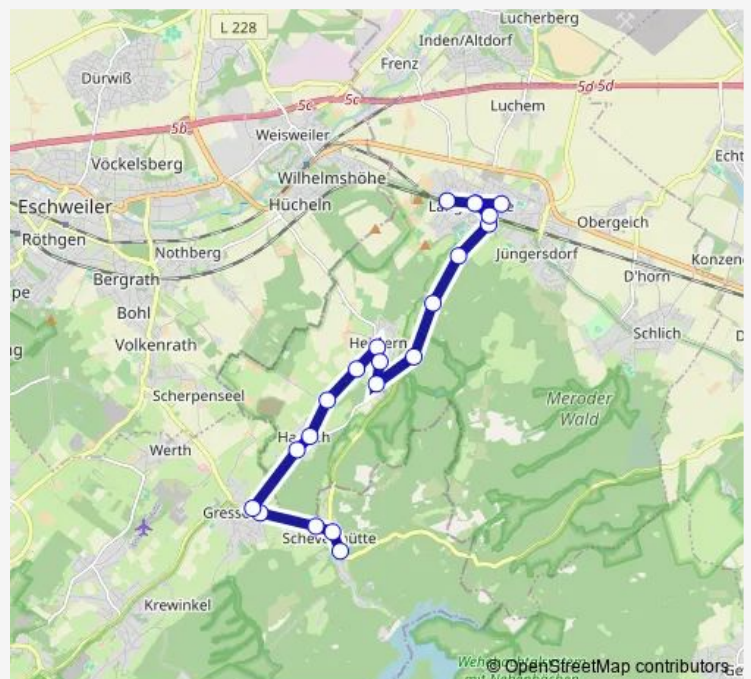

Thursday 07:20

Friday 07:20

Saturday —

Sunday —

Route info

Direction: Langerwehe, Hamich Forsthaus Bovenberg

Stops: 14

Trip Duration: 0 hour 15 min

Direction

Stolberg, Schevenhütte Hotel Roeb — Langerwehe, Schulzentrum

21 stops

[Open route schedule](#)

Stolberg, Schevenhütte Hotel Roeb

Stolberg, Schevenhütte Kirche

Stolberg, Schevenhütte Daensstraße

Stolberg, Gressenich Farmweg

Langerwehe, Schulzentrum

Route schedule

Stolberg, Schevenhütte Hotel Roeb — Langerwehe, Schulzentrum

Monday 05:43-19:20

Tuesday 05:43-19:20

Wednesday 05:43-19:20

Thursday 05:43-19:20

Friday 05:43-19:20

Saturday —

Sunday —

Route info

Direction: Stolberg, Schevenhütte Hotel Roeb

Stops: 21

Trip Duration: 0 hour 23 min

Direction

Langerwehe, Bahnhof (Bus) — Stolberg, Schevenhütte
Hotel Roeb