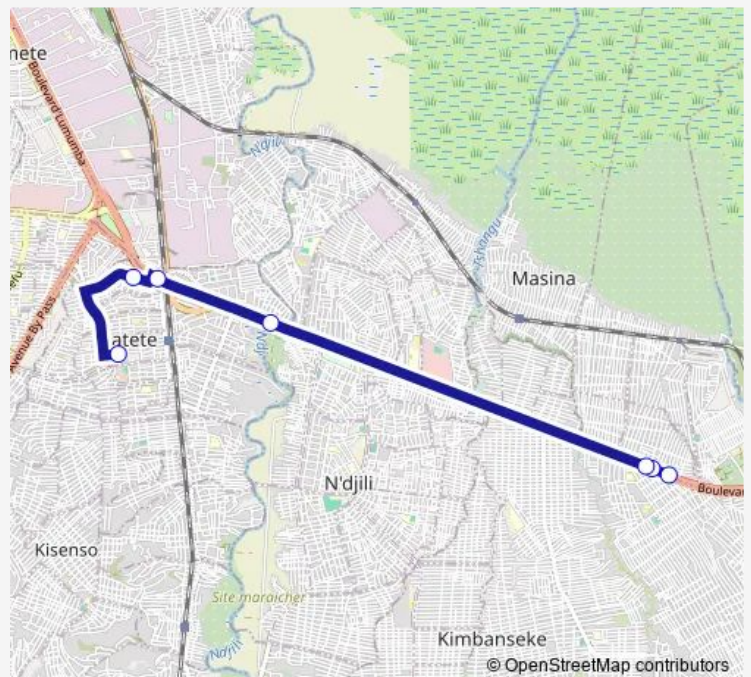

Bus Kingasani_TO_Matete

[Go to website](#)

Direction

unknown — unknown

7 stops

[Open route schedule](#)

unknown

unknown

Tuesday 07:56

Wednesday 07:56

Thursday 07:56

Friday 07:56

Saturday —

Sunday —

Route info

Direction: unknown

Stops: 7

Trip Duration: 0 hour 34 min

Kingasani_TO_Matete

Bus time schedules and route maps are available in an offline PDF at busmaps.com. Use the busmaps.com website to see live bus times, train schedule or subway schedule, and step-by-step directions for all public transit in Kinshasa