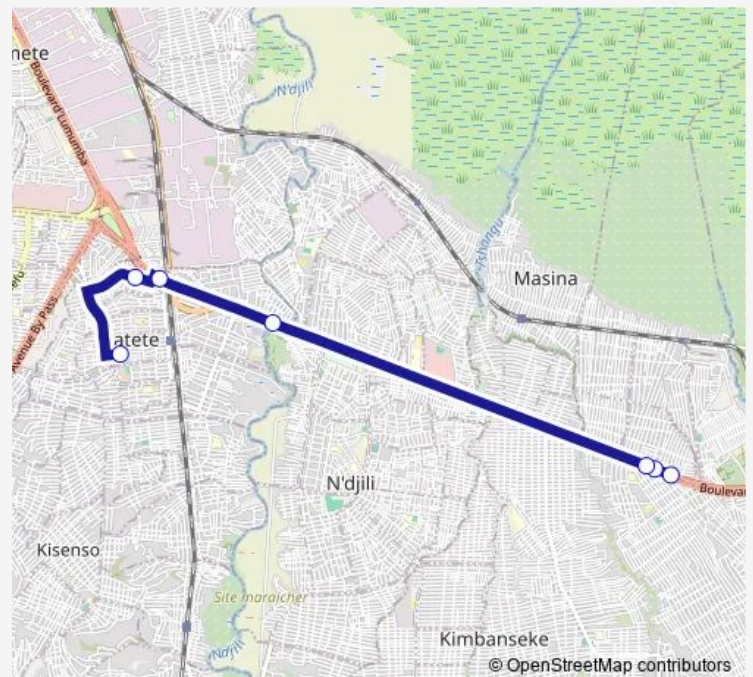

Bus Kingasani_TO_Matete

[Go to website](#)

Direction

unknown — unknown

7 stops

[Open route schedule](#)

unknown

unknown

Tuesday 07:56

Wednesday 07:56

Thursday 07:56

Friday 07:56

Saturday —

Sunday —

Route info

Direction: unknown

Stops: 7

Trip Duration: 0 hour 34 min

Kingasani_TO_Matete

Bus time schedules and route maps are available in an offline PDF at busmaps.com. Use the busmaps.com website to see live bus times, train schedule or subway schedule, and step-by-step directions for all public transit in Kinshasa