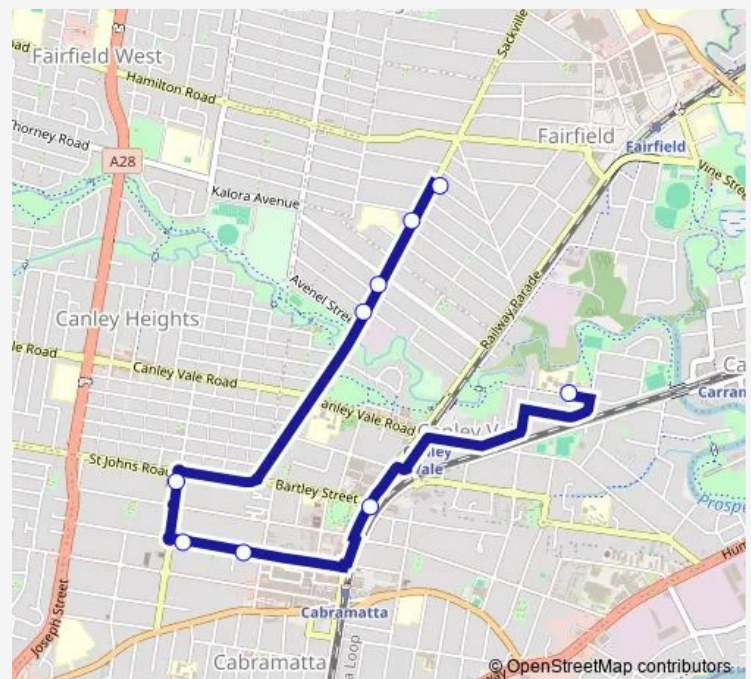

School Bus 9545 Canley Vale High School to Fairfield via Cabramatta

[Go to website](#)

Direction

Canley Vale High School, Prospect Rd — Avisford St At Sackville St

9 stops

[Open route schedule](#)

Canley Vale High School, Prospect Rd

Railway Pde Opp Cabravale Memorial Park

Hughes St Before Huber Av

Hughes St Before Gladstone St

Gladstone St Before St Johns Rd

Sackville St At Cardwell St

Sackville St After Delamere St

Sackville St Before Wolseley St

Avisford St At Sackville St

Route schedule

Canley Vale High School, Prospect Rd — Avisford St At Sackville St

Monday	15:20
Tuesday	15:20
Wednesday	15:20
Thursday	15:20
Friday	15:20
Saturday	—
Sunday	—

Route info

Direction: Canley Vale High School, Prospect Rd

Stops: 9

Trip Duration: 0 hour 24 min

9545 — Canley Vale High School to Fairfield via Cabramatta

9545 School Bus time schedules and route maps are available in an offline PDF at busmaps.com. Use the busmaps.com website to see live bus times, train schedule or subway schedule, and step-by-step directions for all public transit in Liverpool