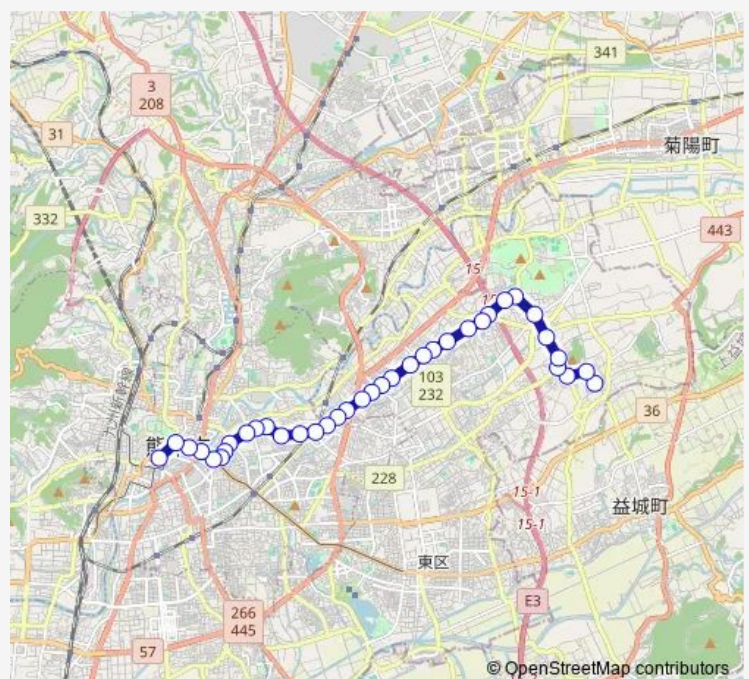

Thursday 06:03-20:57

Friday 06:03-20:57

Saturday 06:45-21:48

Sunday 06:57-20:55

Route info

Direction: 戸島駐車場前

Stops: 37

Trip Duration: 0 hour 57 min