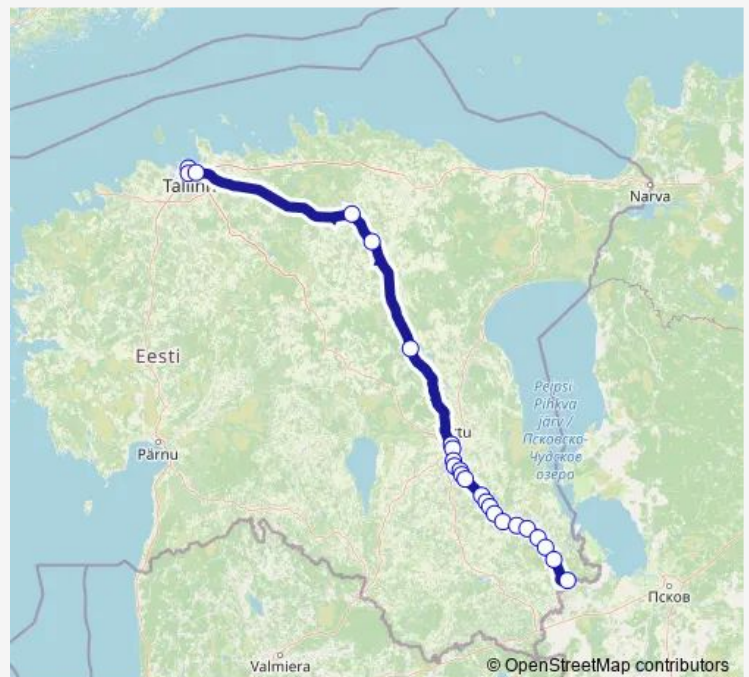

Rail E36 Tallinn - Tartu/Koidula

[Go to website](#)

Direction

Tallinn — Koidula

24 stops

[Open route schedule](#)

Tallinn

Kitseküla

Thursday 14:57

Friday —

Saturday —

Sunday —

Route info

Direction: Tallinn

Stops: 24

Trip Duration: 3 hour 59 min