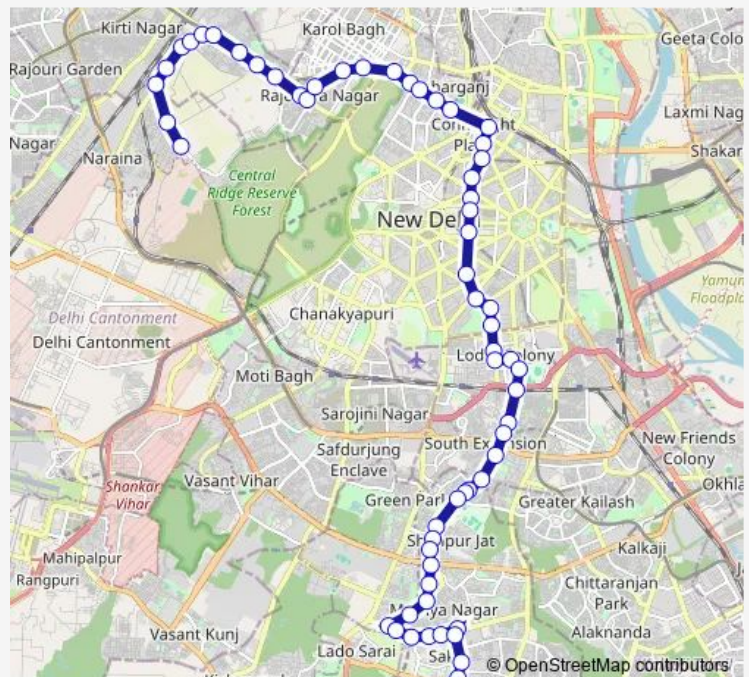

Thursday 06:35-17:35

Friday 06:35-17:35

Saturday 06:35-17:35

Sunday 06:35-17:35

Route info

Direction: Inderpuri A-Block

Stops: 69

Trip Duration: 2 hour 0 min