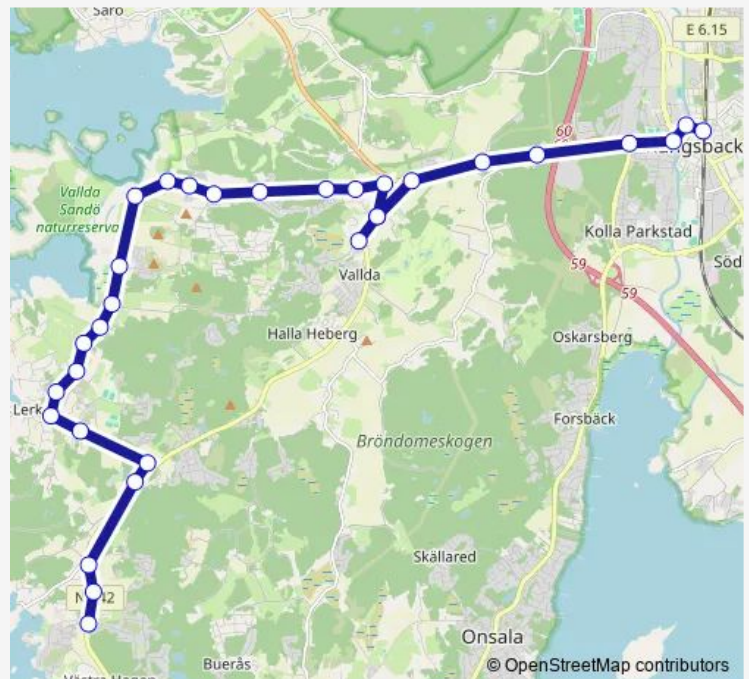

Direction

Kungsbacka station — Västra Hagen

31 stops

[Open route schedule](#)

Kungsbacka station

Kungsbacka Kungsmässan

Kungsbacka Varlaskolan

Kungsbacka Tingberget

Ysbyhult

Ysby gata

Vallda Trekanten

Vallda kyrka

Toråsskolan

Vallda kyrka

Norby

Ekås

Rya led

Valldaängsvägen

Kläppa Stenstugan

Färjås

Kläppa Vallda

Sandö

Arken

Skånbergs

Låddholmsvägen

Route schedule

Kungsbacka station — Västra Hagen

Monday 05:18-22:48

Tuesday 05:18-22:48

Wednesday 05:18-22:48

Thursday 00:48-22:48

Friday 00:48-22:48

Saturday 00:48-22:48

Sunday 00:48-20:48

Route info

Direction: Kungsbacka station

Stops: 31

Trip Duration: 0 hour 32 min

733