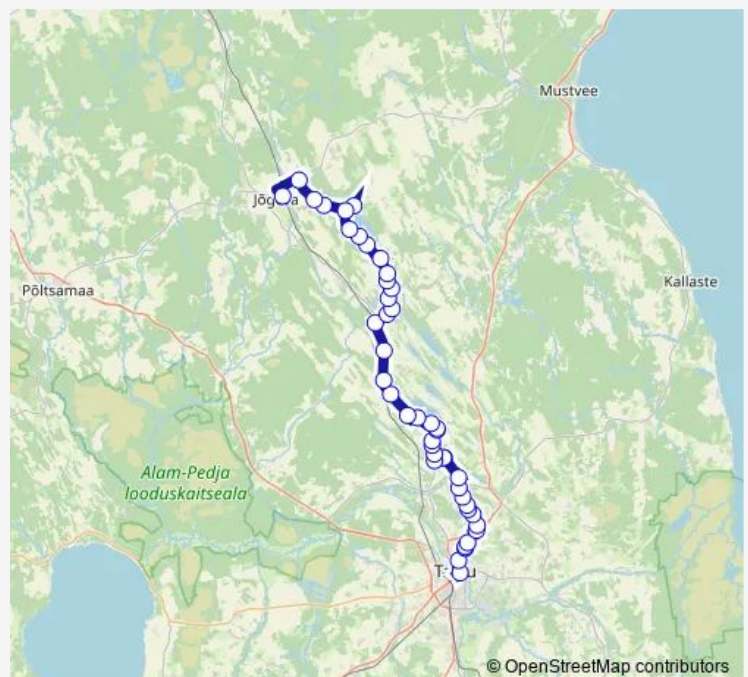

Thursday 18:00

Friday 18:00

Saturday 18:00

Sunday 18:00

Route info

Direction: Tartu bussijaam

Stops: 42

Trip Duration: 1 hour 25 min