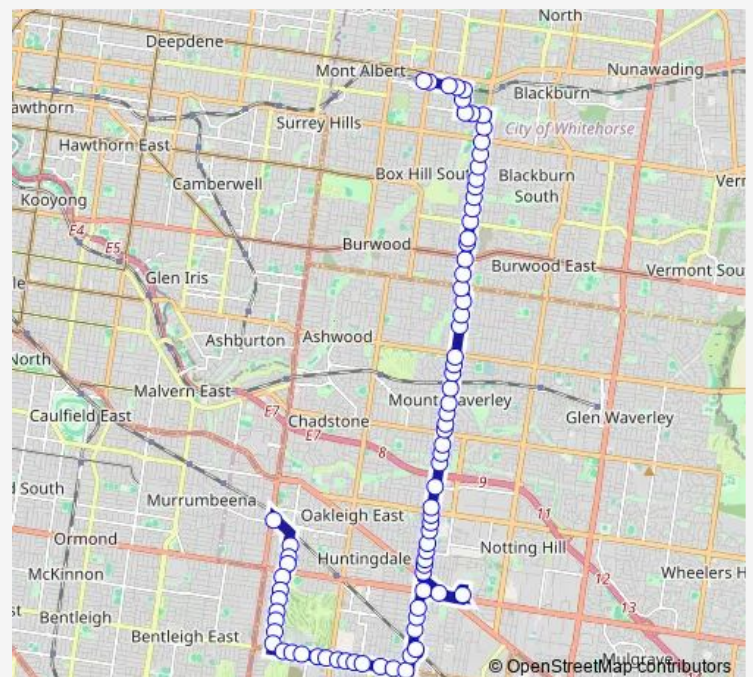

Scotsburn Ave/Centre Rd (Oakleigh South)

Eva St/Centre Rd (Clayton South)

Route schedule

Oakleigh Station/Johnson St (Oakleigh) — Box Hill Bus Station/Station St (Box Hill)

Monday 05:35-21:39

Tuesday 05:35-21:39

Wednesday 05:35-21:39

Thursday 05:35-21:39

Friday 05:35-21:39

Saturday 06:06-20:48

Sunday 07:58-20:56

Route info

Direction: Oakleigh Station/Johnson St (Oakleigh)

Stops: 78

Trip Duration: 0 hour 51 min

733 — Box Hill - Oakleigh

Knight St/Centre Rd (Clayton South)

Clayton Rd/Centre Rd (Clayton)

Clayton SC/Clayton Rd (Clayton)

Clayton Station/Carinish Rd (Clayton)

Monash Medical Centre/Clayton Rd (Clayton)

William St/Rutland Rd (Box Hill)

Station St/Rutland Rd (Box Hill)

Box Hill Bus Station/Station St (Box Hill)

Direction

Box Hill Bus Station/Station St (Box Hill) — Oakleigh Station/Johnson St (Oakleigh)

75 stops