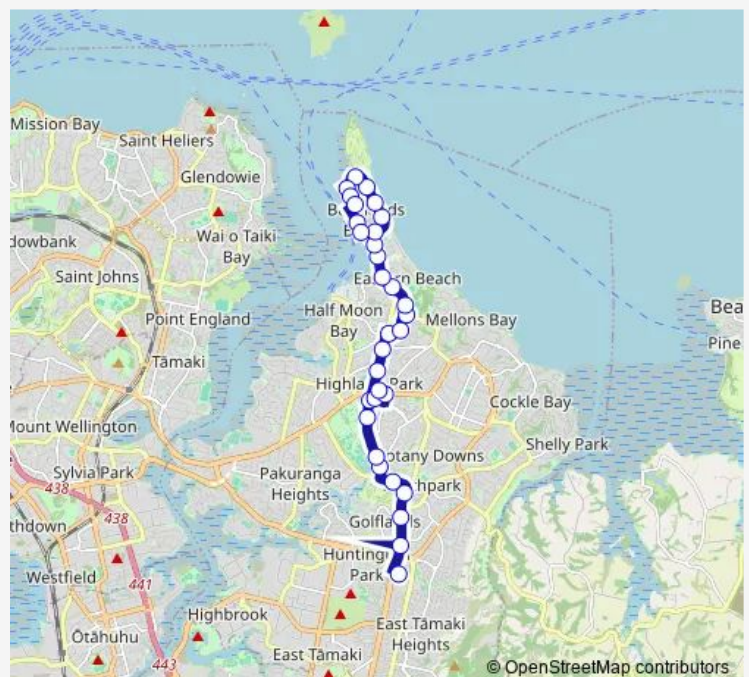

Tangelo Place

Gills Road

Bucklands Beach Road

Wycherley Drive

Macleans Road

Macleans Road/Macleans College

Oliver Road

Sea Spray Drive

Vivian Wilson Drive

### Route schedule

Stop B Botany Town Centre — Wharf Road

Monday 06:30-22:30

Tuesday 06:30-22:30

Wednesday 06:30-22:30

Thursday 06:30-22:30

Friday 06:30-22:30

Saturday 07:30-22:30

### Route info

Direction: Stop B Botany Town Centre

Stops: 32

Trip Duration: 0 hour 35 min

733

Whitcombe Road

Waller Avenue

Bucklands Beach School