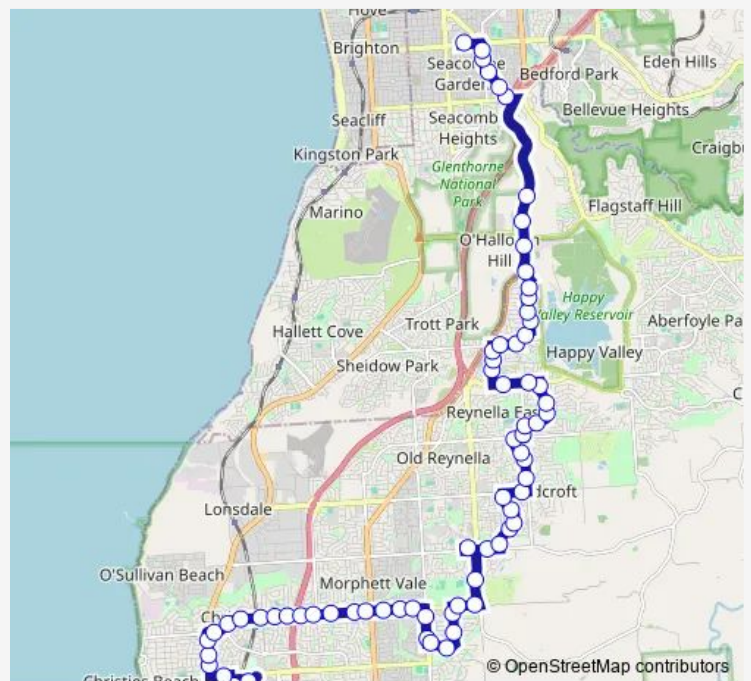

Stop 31 Main South Rd - South East side

Stop 32 Main South Rd - East side

Stop 33 Main South Rd - East side

Stop 34 Chandlers Hill Rd - North East side

Stop 34A Bluehills Rd - East side

Stop 35 Bluehills Rd - East side

Stop 35A Bluehills Rd - East side

Stop 35B Bluehills Rd - East side

Stop 36 Serpentine Rd - South East side

Stop 37 Candy Rd - South side

Stop 38 Candy Rd - South side

Stop 38A Tripoli Rd - East side

Stop 38B Tripoli Rd - East side

Route schedule

Zone C Marion Interchange - North side — Zone A Colonnades Interchange

Monday	06:00-20:52
Tuesday	06:00-20:52
Wednesday	06:00-20:52
Thursday	06:00-20:52
Friday	06:00-20:52
Saturday	07:02-17:57
Sunday	08:00-18:47

Route info

Direction: Zone C Marion Interchange - North side

Stops: 70

Trip Duration: 0 hour 56 min

733 — Colonnades Centre Interchange to Marion Centre Interchange **BusMaps**

Stop 38C Tripoli Rd - East side