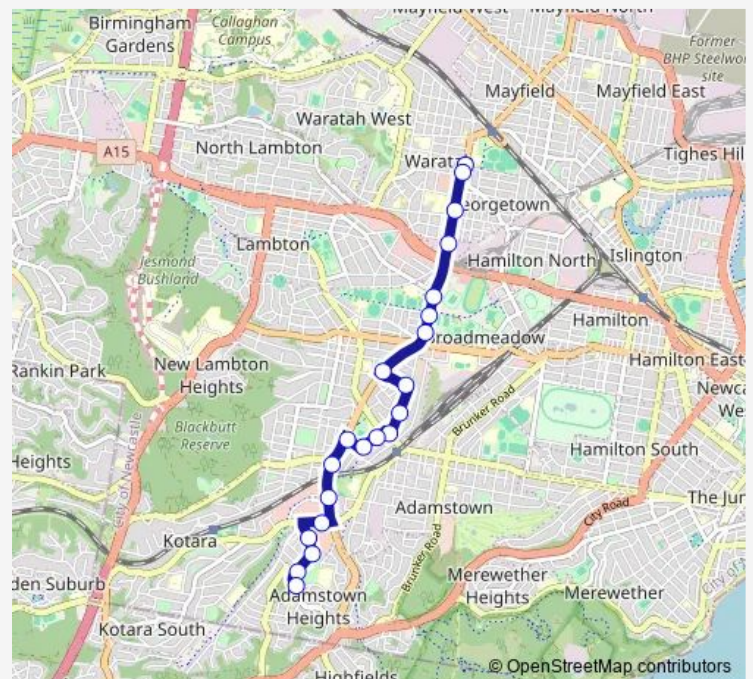

Westfield Kotara, Park Av

Westfield Kotara, Lexington Pde

Lexington Pde Opp Rachael Av

Hudson Park, Lexington Pde

Route schedule

Callaghan College, Turton Rd — Lexington Pde Opp Kotara High School

Monday	08:30
Tuesday	08:30
Wednesday	08:30
Thursday	08:30
Friday	08:30
Saturday	—
Sunday	—

Route info

Direction: Callaghan College, Turton Rd

Stops: 21

Trip Duration: 0 hour 19 min

733 — Callaghan College, Waratah Campus to Kotara High School

733 School Bus time schedules and route maps are available in an offline PDF at busmaps.com. Use the busmaps.com website to see live bus times, train schedule or subway schedule, and step-by-step directions for all public transit in Newcastle