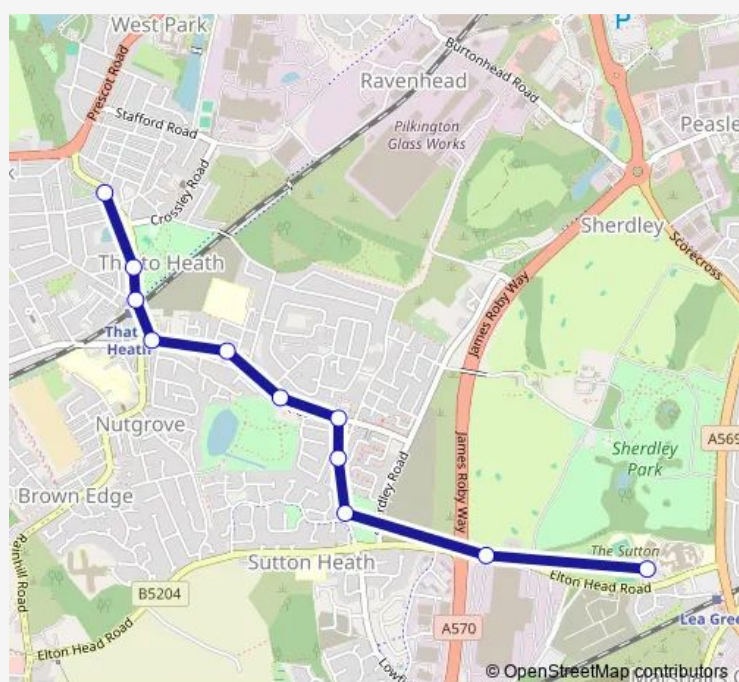

### Direction

Sutton Academy — Leslie Road

11 stops

[Open route schedule](#)

Sutton Academy

Sherdley Bus Park

The Broads

Basildon Close

Poynter Street

Queensland Avenue

Dunedin Street

Nutgrove Road

Thatto Heath Station

Lacey Street

Leslie Road

### Route schedule

Sutton Academy — Leslie Road

Monday 14:45

Tuesday 14:45

Wednesday 14:45

Thursday 14:45

Friday 14:45

Saturday —

### Route info

Direction: Sutton Academy

Stops: 11

Trip Duration: 0 hour 6 min

733 — Sutton Academy/Elton Head Road - Lugsmore Lane / Leslie Road

**Direction**

Sutton High School — Leslie Road

10 stops