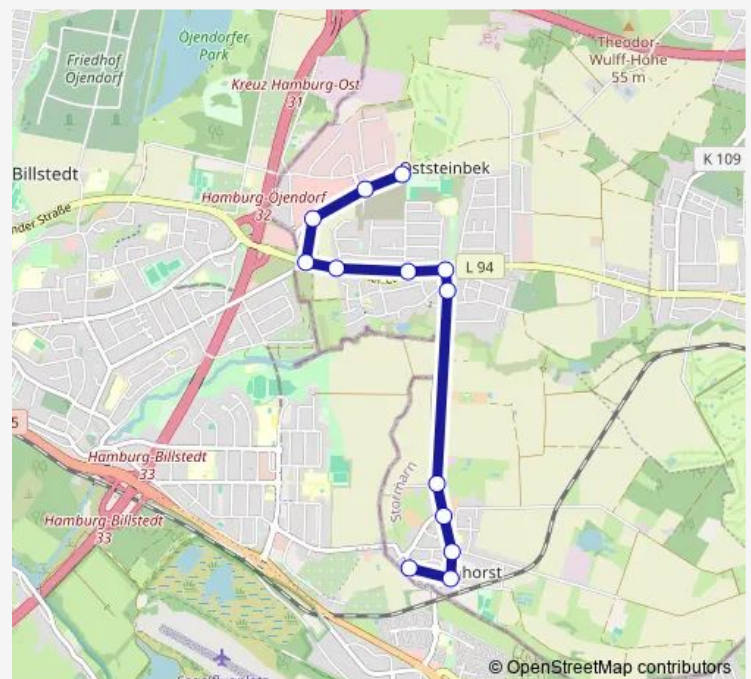

Thursday 07:19

Friday 07:19

Saturday —

Sunday —

Route info

Direction: Hamburg U Steinfurther Allee

Stops: 15

Trip Duration: 0 hour 21 min

Direction

Oststeinbek, Helmut-Landt-Weg — Havighorst, Boberger Straße

13 stops

[Open route schedule](#)

Oststeinbek, Helmut-Landt-Weg

Oststeinbek, Neustadt-Glewe-Weg

Oststeinbek, Fachmarktzentrum

Oststeinbek, Willinghusener Weg

Saturday —

Sunday —

Route info

Direction: Havighorst, Boberger Straße

Stops: 15

Trip Duration: 0 hour 20 min

Direction

Havighorst, Boberger Straße — Oststeinbek, Helmut-Landt-Weg

Direction: Havighorst, Boberger Straße

Stops: 11

Trip Duration: 0 hour 16 min

733 Bus time schedules and route maps are available in an offline PDF at busmaps.com. Use the busmaps.com website to see live bus times, train schedule or subway schedule, and step-by-step directions for all public transit in Hamburg