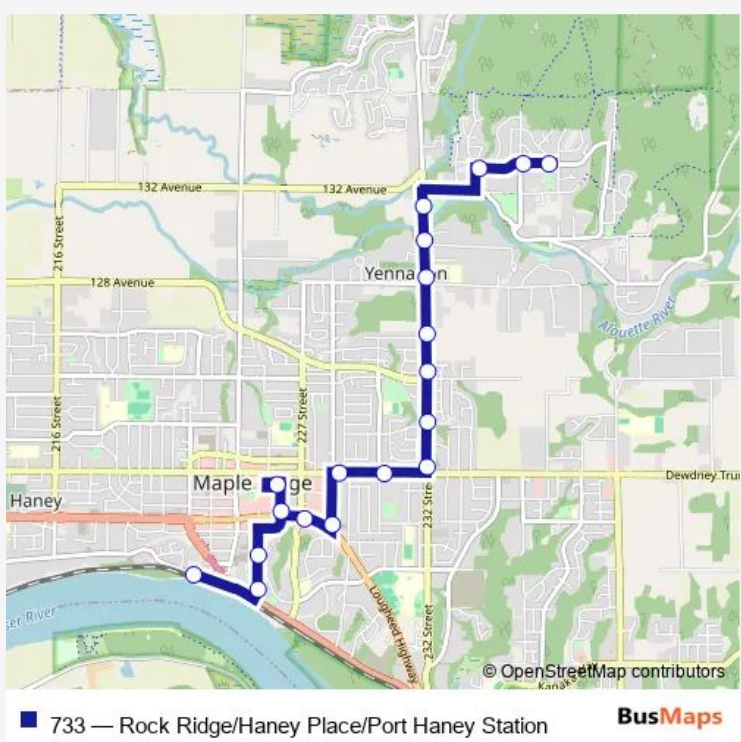

Bus 733 Rock Ridge/Haney Place/Port Haney Station

[Go to website](#)

Direction
 Eastbound 133 Ave @ Rock Ridge Dr — Port Haney Station @ Bay 3
 26 stops
[Open route schedule](#)

- Eastbound 133 Ave @ Rock Ridge Dr
- Eastbound 133 Ave @ 23800 Block
- Southbound 239b St @ 133 Ave
- Southbound 239b St @ 132 Ave
- Westbound 130 Ave @ 239b St
- Westbound Fern Cres @ 23600 Block
- Westbound Fern Cres @ Balsam St
- Southbound 232 St @ Fern Cres
- Southbound 232 St @ Dogwood Ave
- Southbound 232 St @ 128 Ave
- Southbound 232 St @ 126 Ave
- Southbound 232 St @ Abernethy Way
- Southbound 232 St @ 122 Ave
- Westbound Dewdney Trunk Rd @ 232 St
- Westbound Dewdney Trunk Rd @ 230 St
- Southbound 228 St @ Dewdney Trunk Rd
- Southbound 228 St @ Selkirk Ave
- Westbound Lougheed Hwy @ 228 St
- Northbound 226 St @ Lougheed Hwy
- Haney Place @ Bay 4
- Westbound Dewdney Trunk Rd @ Fraser St

Route schedule
 Eastbound 133 Ave @ Rock Ridge Dr — Port Haney Station @ Bay 3

Monday	05:18-21:05
Tuesday	05:18-21:05
Wednesday	05:18-21:05
Thursday	05:18-21:05
Friday	05:18-21:05
Saturday	07:10-21:25
Sunday	07:58-21:29

Route info
 Direction: Eastbound 133 Ave @ Rock Ridge Dr
 Stops: 26
 Trip Duration: 0 hour 21 min

Westbound Dewdney Trunk Rd @ 223 St

Southbound 222 St @ Dewdney Trunk Rd

Southbound 222 St @ 119 Ave

Southbound 222 St @ Selkirk Ave

Port Haney Station @ Bay 3

Direction

Eastbound 133 Ave @ Rock Ridge Dr — Haney Place @ Bay 10

20 stops

[Open route schedule](#)

Eastbound 133 Ave @ Rock Ridge Dr

Eastbound 133 Ave @ 23800 Block

Southbound 239b St @ 133 Ave