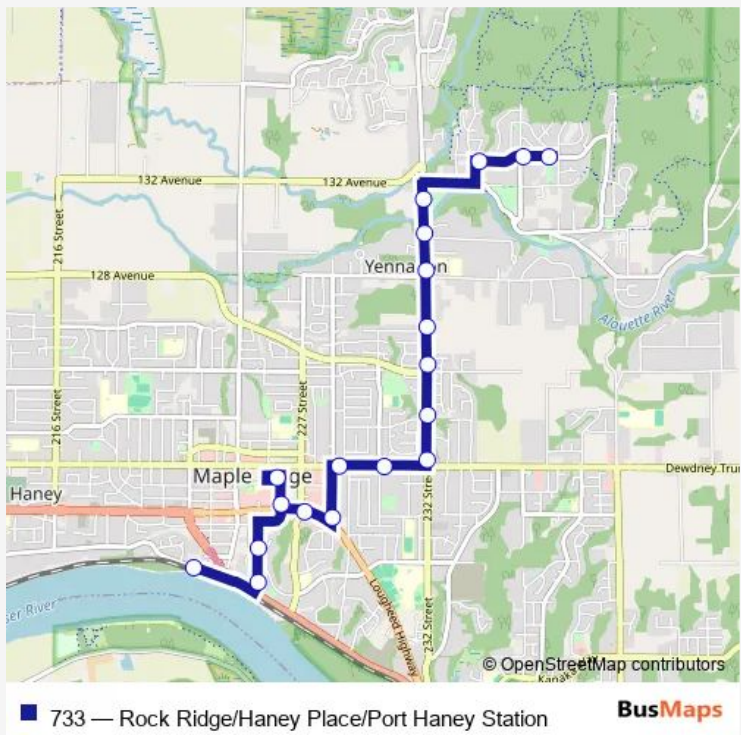

**Bus 733 Rock Ridge/Haney Place/Port Haney Station**

[Go to website](#)

**Direction**  
 Eastbound 133 Ave @ Rock Ridge Dr — Port Haney Station @ Bay 3  
 26 stops  
[Open route schedule](#)

- Eastbound 133 Ave @ Rock Ridge Dr
- Eastbound 133 Ave @ 23800 Block
- Southbound 239b St @ 133 Ave
- Southbound 239b St @ 132 Ave
- Westbound 130 Ave @ 239b St
- Westbound Fern Cres @ 23600 Block
- Westbound Fern Cres @ Balsam St
- Southbound 232 St @ Fern Cres
- Southbound 232 St @ Dogwood Ave
- Southbound 232 St @ 128 Ave
- Southbound 232 St @ 126 Ave
- Southbound 232 St @ Abernethy Way
- Southbound 232 St @ 122 Ave
- Westbound Dewdney Trunk Rd @ 232 St
- Westbound Dewdney Trunk Rd @ 230 St
- Southbound 228 St @ Dewdney Trunk Rd
- Southbound 228 St @ Selkirk Ave
- Westbound Lougheed Hwy @ 228 St
- Northbound 226 St @ Lougheed Hwy
- Haney Place @ Bay 4
- Westbound Dewdney Trunk Rd @ Fraser St

**Route schedule**  
 Eastbound 133 Ave @ Rock Ridge Dr — Port Haney Station @ Bay 3

Monday	05:18-21:05
Tuesday	05:18-21:05
Wednesday	05:18-21:05
Thursday	05:18-21:05
Friday	05:18-21:05
Saturday	07:10-21:25
Sunday	07:58-21:29

**Route info**  
 Direction: Eastbound 133 Ave @ Rock Ridge Dr  
 Stops: 26  
 Trip Duration: 0 hour 21 min

Westbound Dewdney Trunk Rd @ 223 St

Southbound 222 St @ Dewdney Trunk Rd

Southbound 222 St @ 119 Ave

## Direction

Eastbound 133 Ave @ Rock Ridge Dr — Haney Place @ Bay 10

20 stops

[Open route schedule](#)

Eastbound 133 Ave @ Rock Ridge Dr

Eastbound 133 Ave @ 23800 Block

Southbound 239b St @ 133 Ave

Southbound 239b St @ 132 Ave