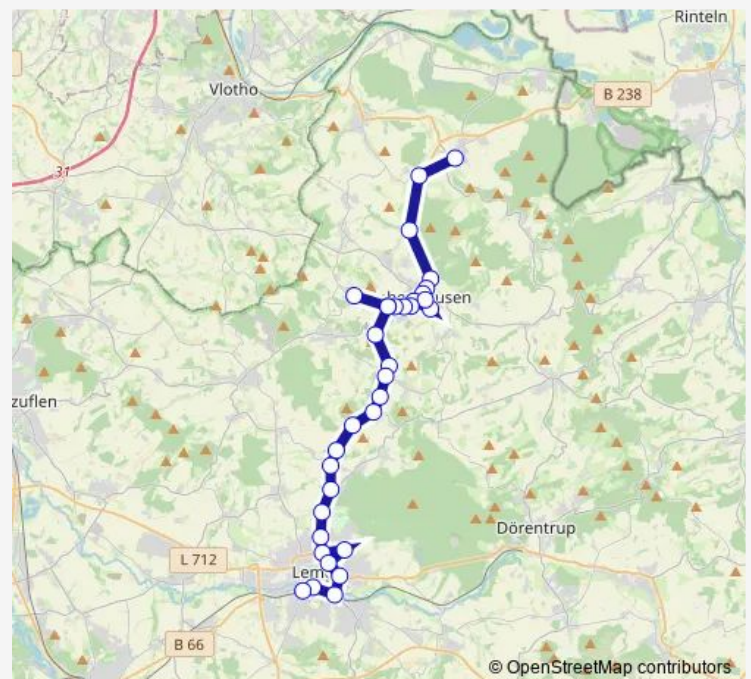

Lemgo, Bahnhof Steig 3

Route schedule

Kt-Westorf, Mitte — Lemgo, Bahnhof Steig 3

Monday	—
Tuesday	—
Wednesday	—
Thursday	—
Friday	—
Saturday	12:27-14:27
Sunday	—

Route info

Direction: Kt-Westorf, Mitte

Stops: 19

Trip Duration: 0 hour 28 min

733

Direction

Lemgo, Bahnhof Steig 3 — Kt-Langenholzsn, Mitte

26 stops

[Open route schedule](#)

Lemgo, Bahnhof Steig 3

Lemgo, Rampendal