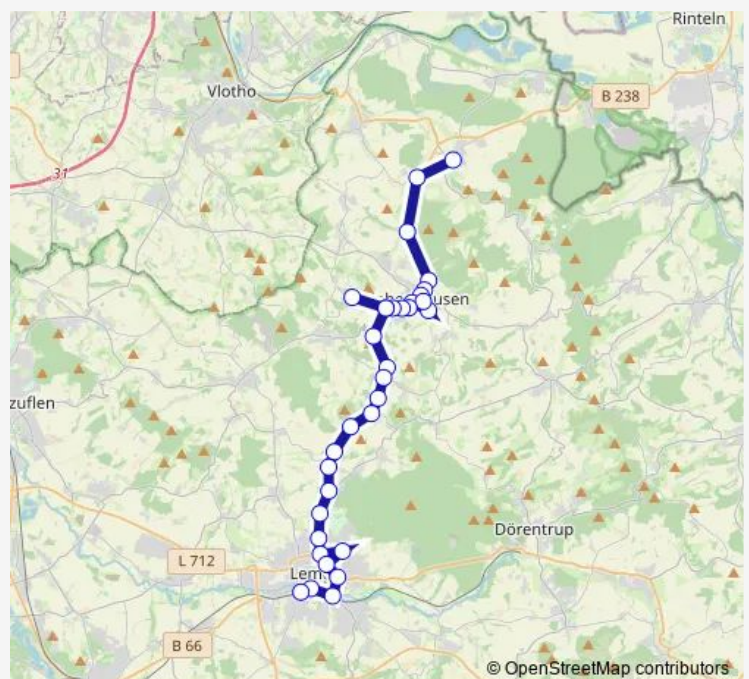

—

Thursday

—

Friday

—

Saturday

12:27-14:27

Sunday

—

Route info

Direction: Kt-Westorf, Mitte

Stops: 19

Trip Duration: 0 hour 28 min

733 — Lemgo - Kalletal Lemgo - Hohenhausen - Langenholzhausen

Direction

Lemgo, Bahnhof Steig 3 — Kt-Langenholzsn, Schule