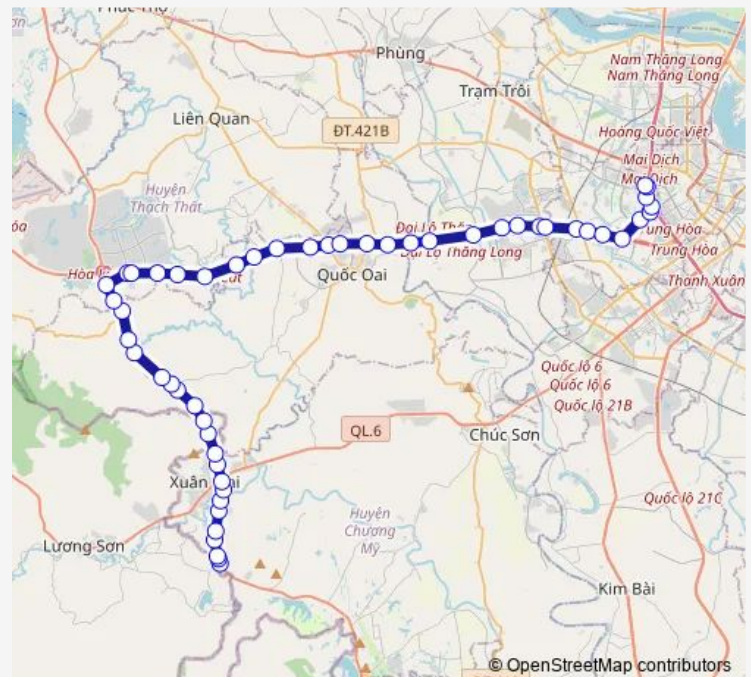

### Route schedule

STOP\_88\_1\_S51 — STOP\_53B\_2\_S21

Monday 06:30-19:40

Tuesday 06:30-19:40

Wednesday 06:30-19:40

Thursday 06:30-19:40

Friday 06:30-19:40

Saturday 06:30-19:40

### Route info

Direction: STOP\_88\_1\_S51

Stops: 52

Trip Duration: 1 hour 30 min

Route\_88\_2

BusMaps

STOP\_88\_2\_S22

STOP\_88\_2\_S23